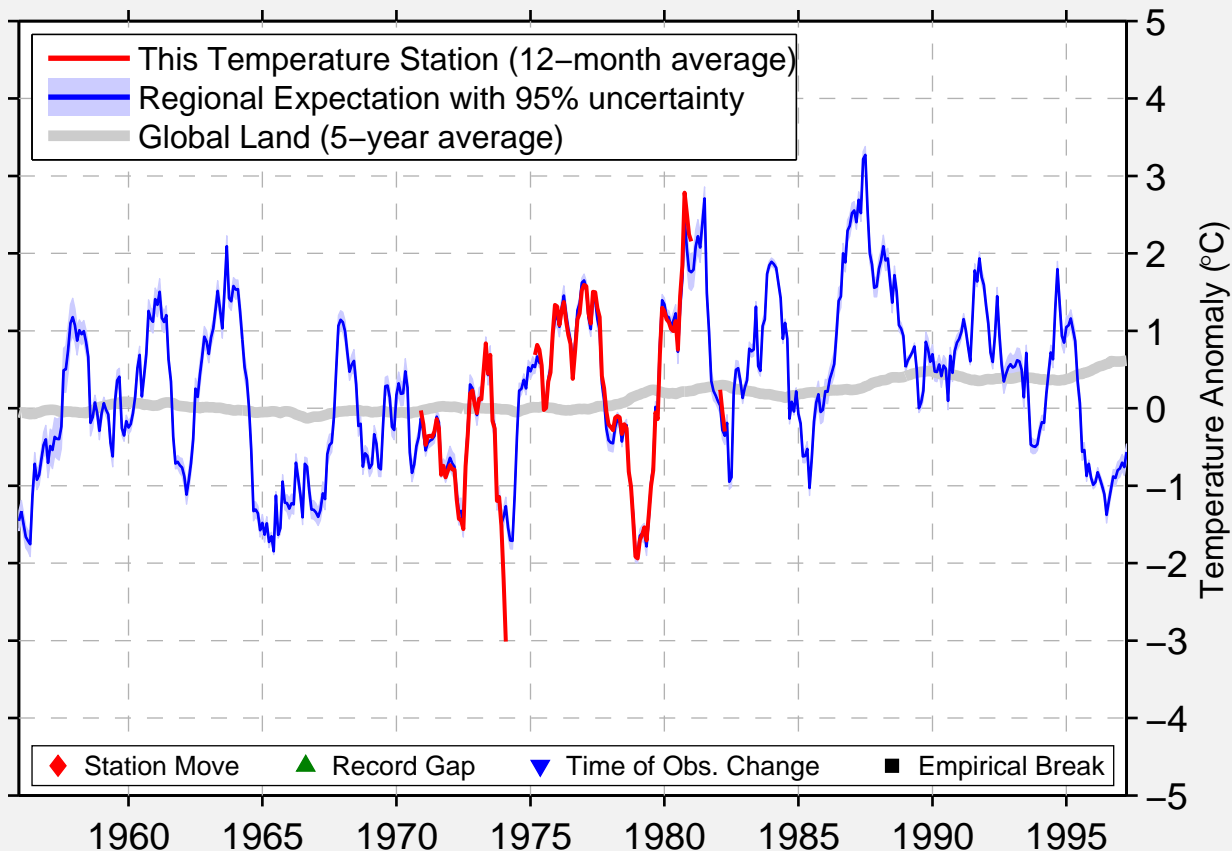

PREECEVILLE

51.950 N, 102.650 W (Canada)

Data Quality Controlled and Aligned at Breakpoints

Berkeley Earth