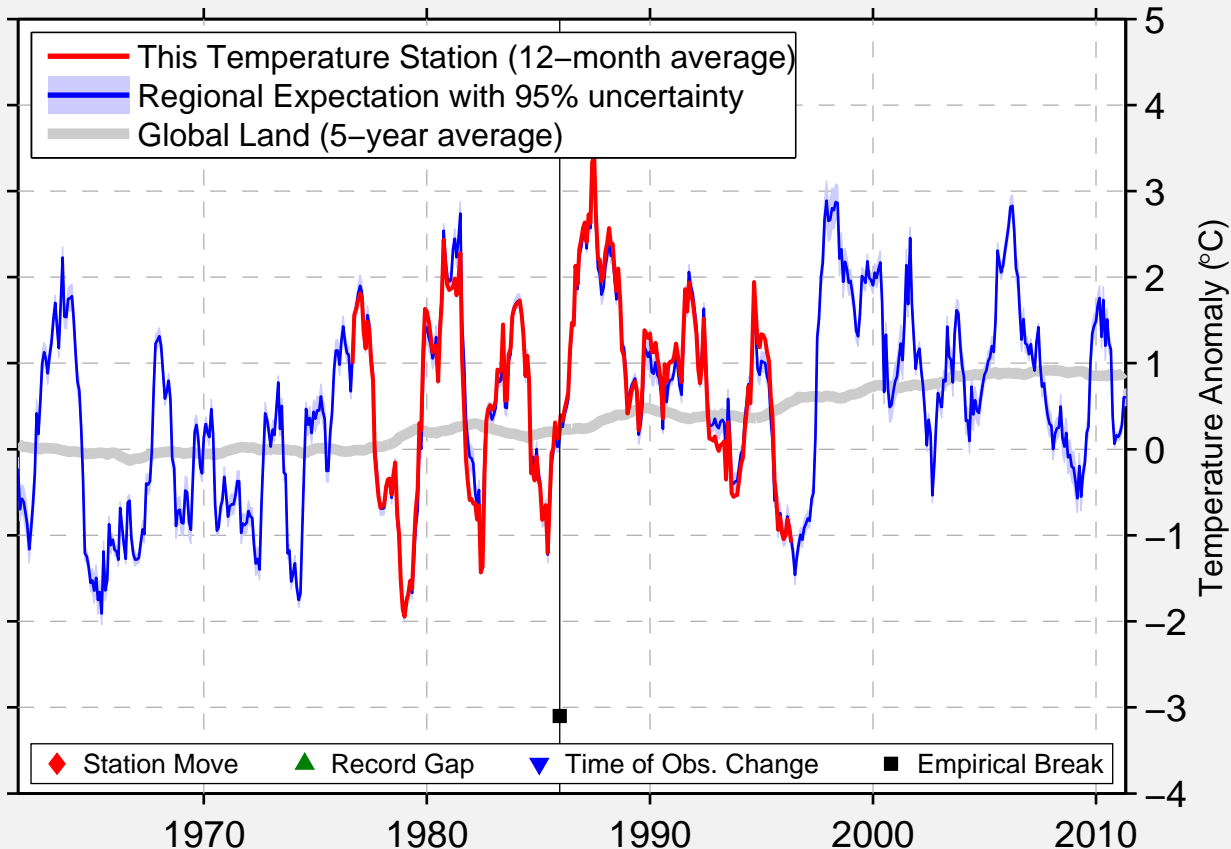

VISCOUNT

51.950 N, 105.630 W (Canada)

Data Quality Controlled and Aligned at Breakpoints

Berkeley Earth