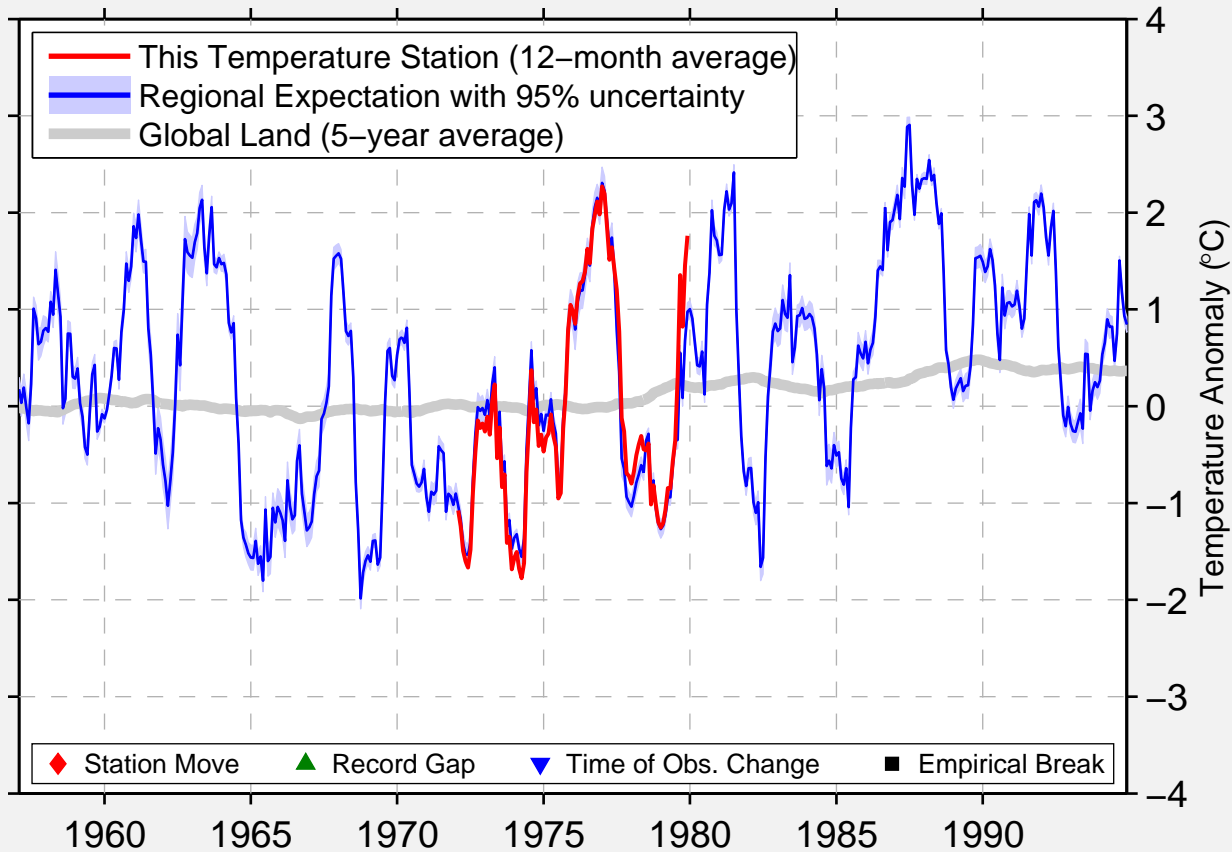

# HUXLEY EAST

51.950 N, 112.950 W (Canada)

Data Quality Controlled and Aligned at Breakpoints

Berkeley Earth