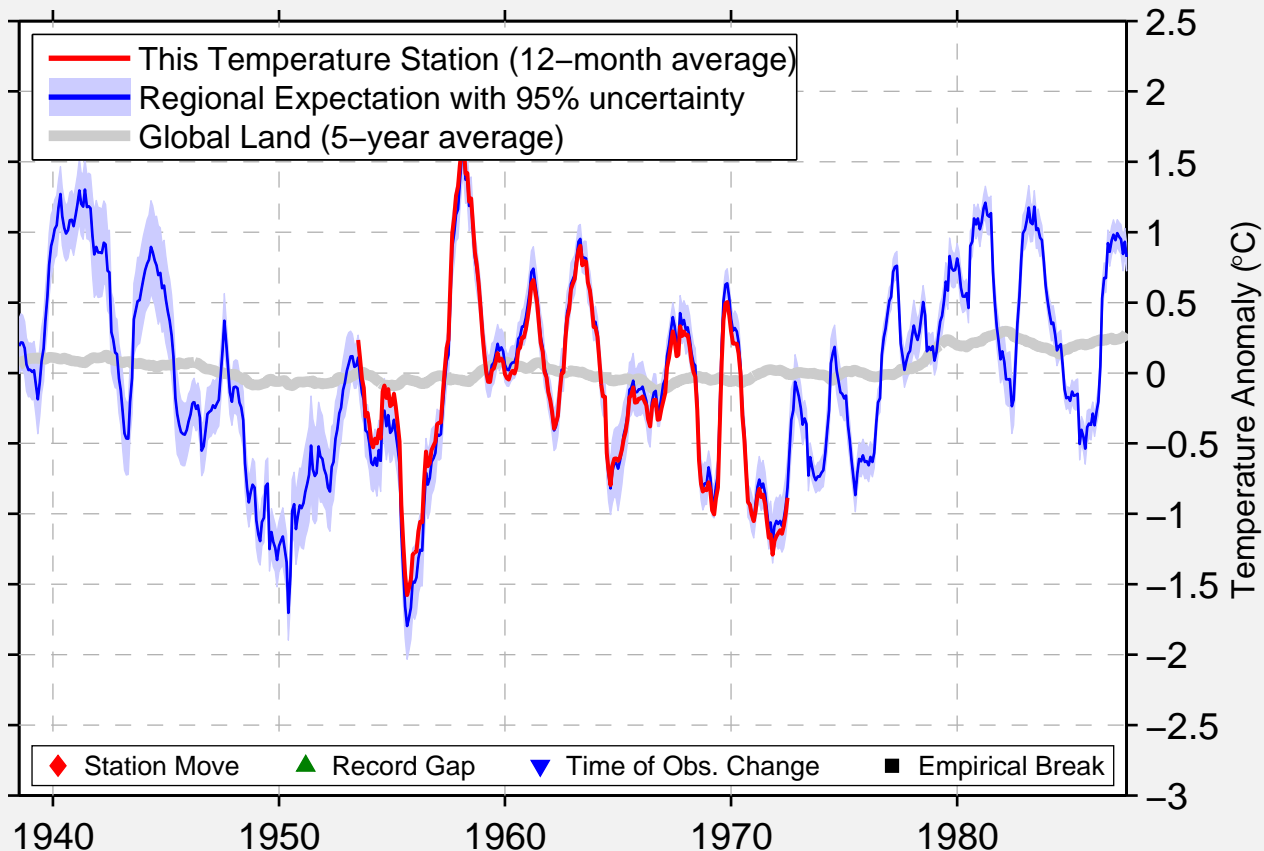

CAPE SAINT JAMES

51.933 N, 131.017 W (Canada)

Data Quality Controlled and Aligned at Breakpoints

Berkeley Earth