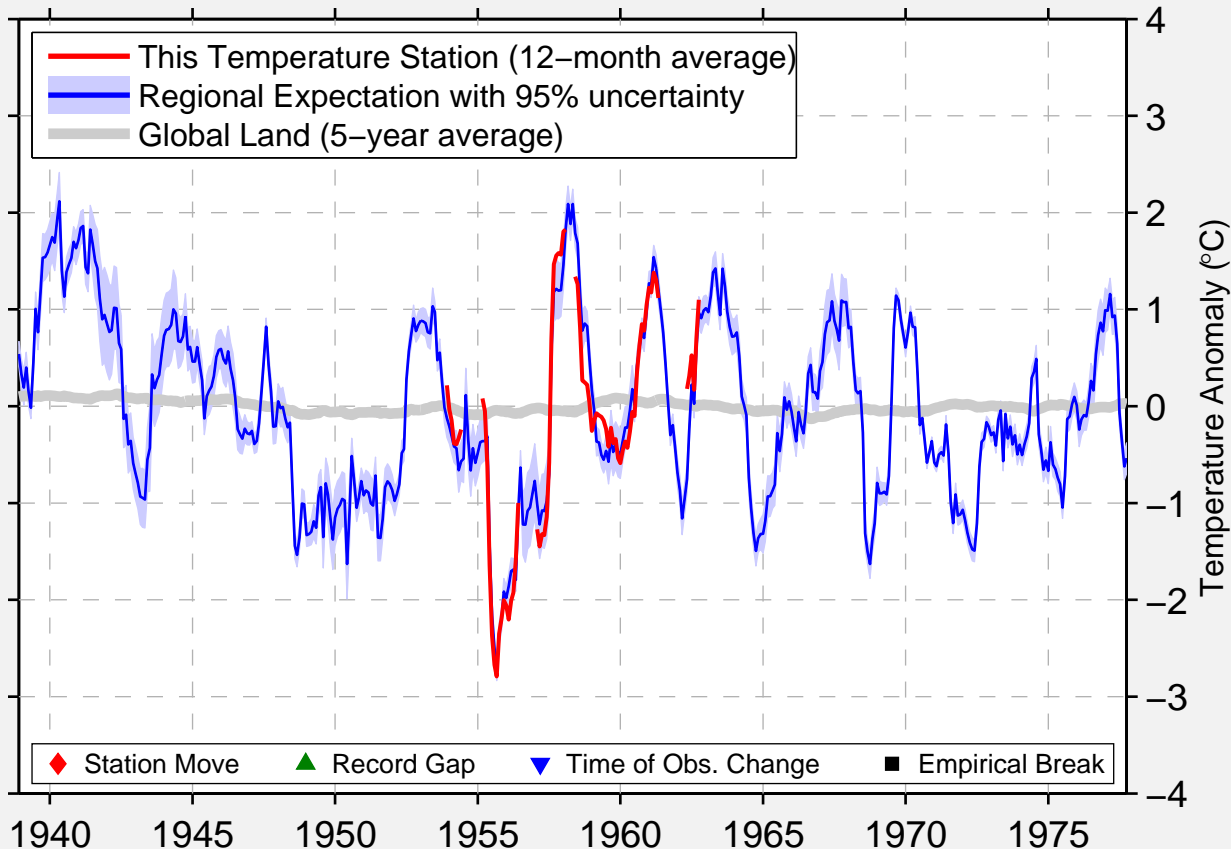

HEMP CREEK CLEARWATER

51.920 N, 120.050 W (Canada)

Data Quality Controlled and Aligned at Breakpoints

Berkeley Earth