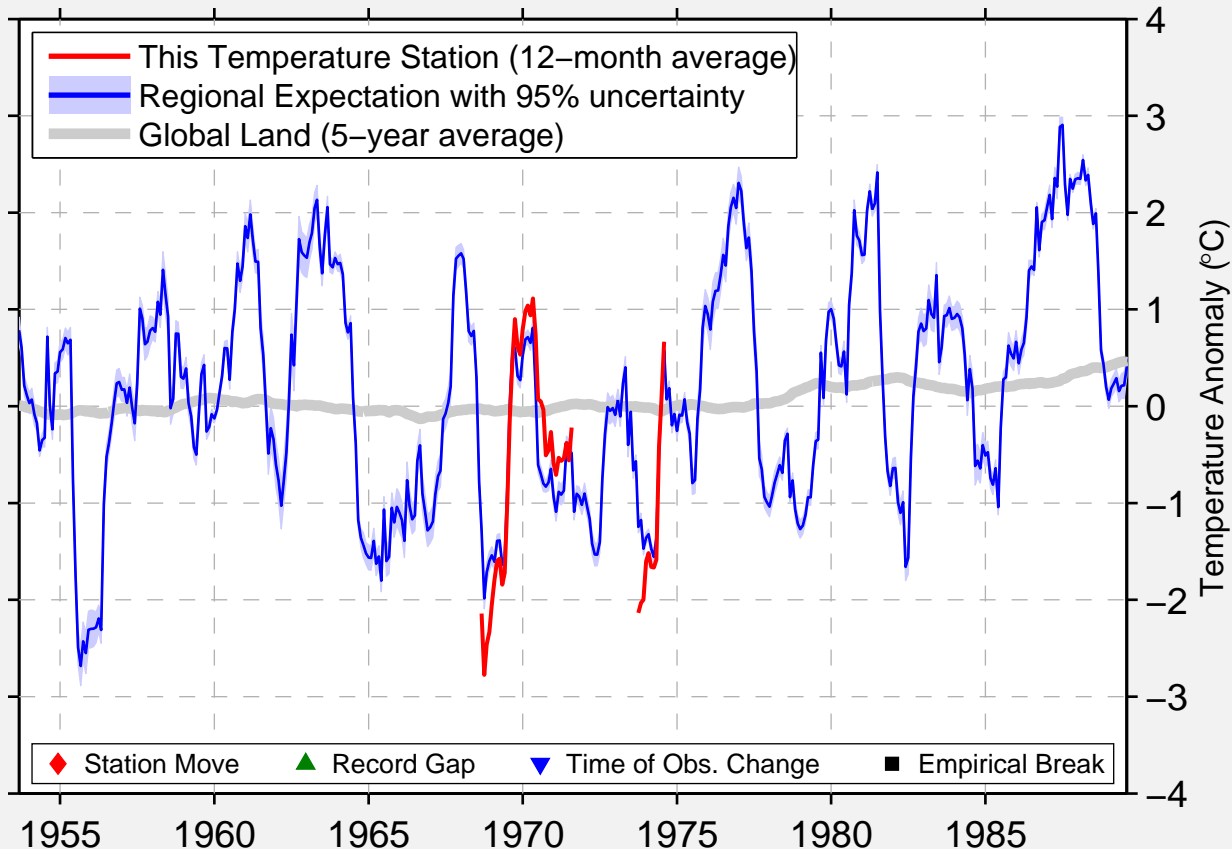

WIMBORNE GAS PLANT

51.900 N, 113.570 W (Canada)

Data Quality Controlled and Aligned at Breakpoints

Berkeley Earth