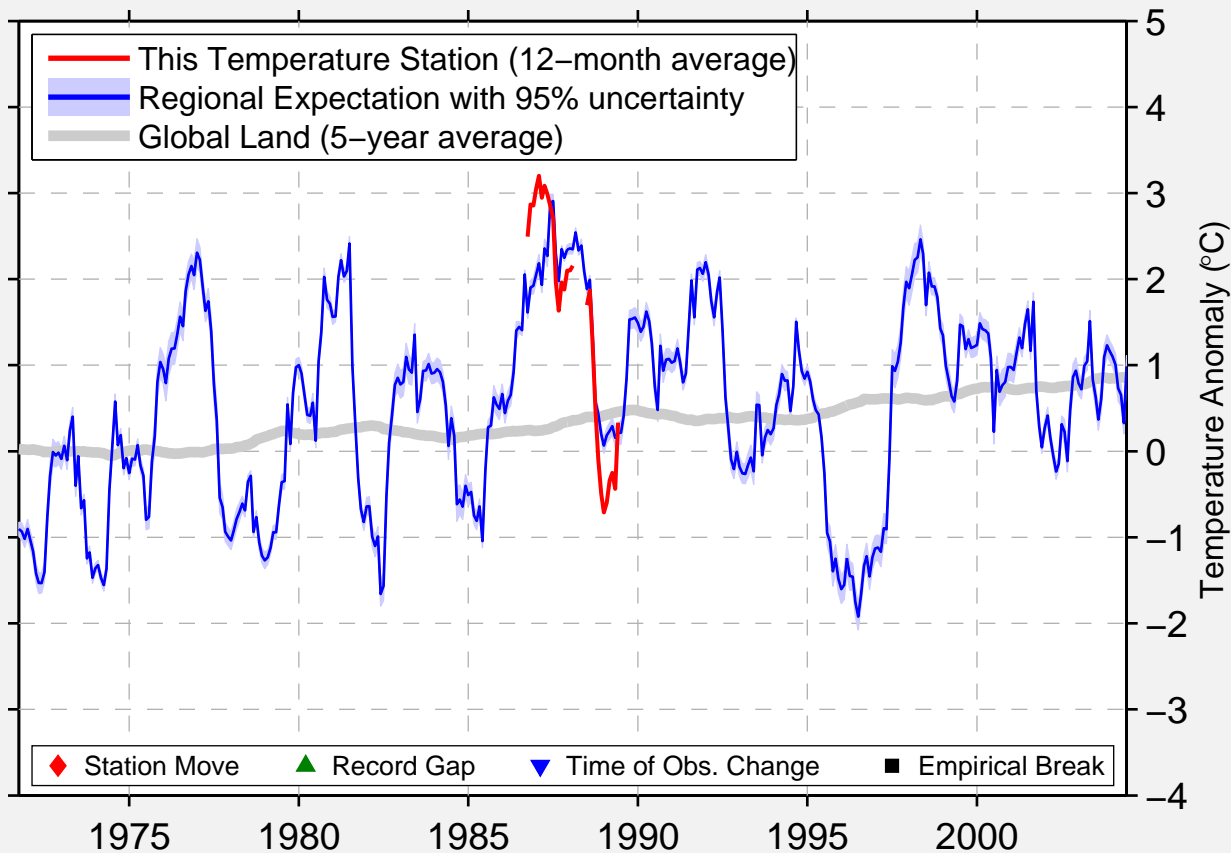

# SCAPA

51.870 N, 112.020 W (Canada)

Data Quality Controlled and Aligned at Breakpoints

Berkeley Earth