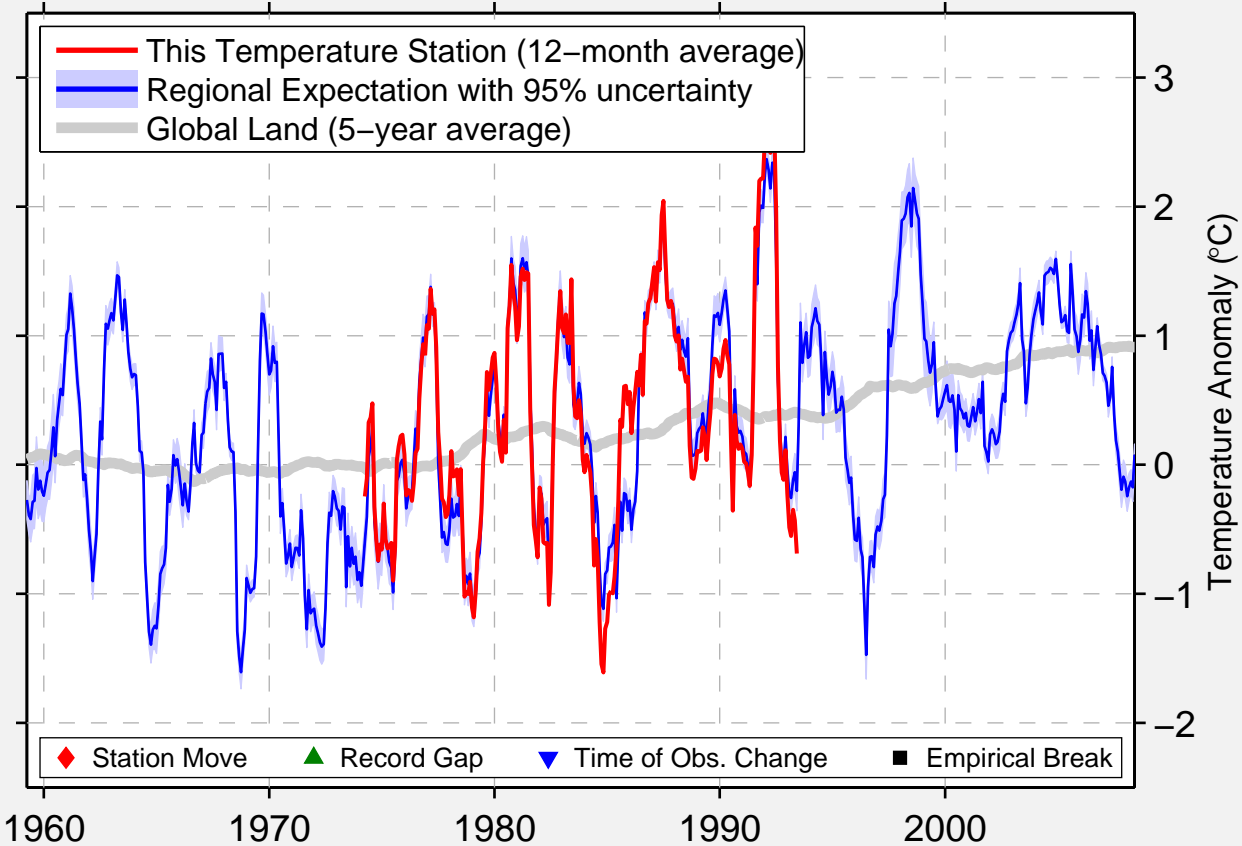

WINEGLASS RANCH, BC

51.850 N, 122.650 W (Canada)

Data Quality Controlled and Aligned at Breakpoints

Berkeley Earth