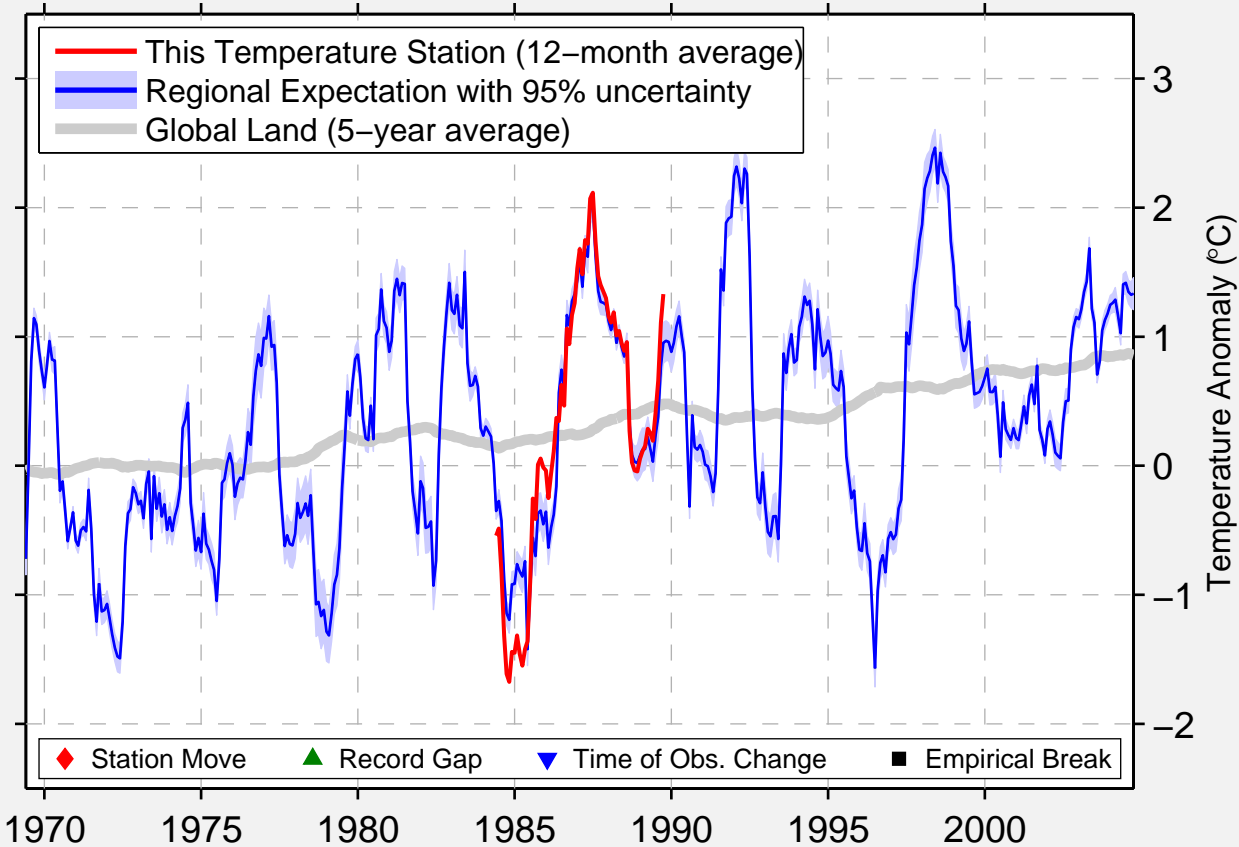

LAC LA HACHE

51.820 N, 121.470 W (Canada)

Data Quality Controlled and Aligned at Breakpoints

Berkeley Earth