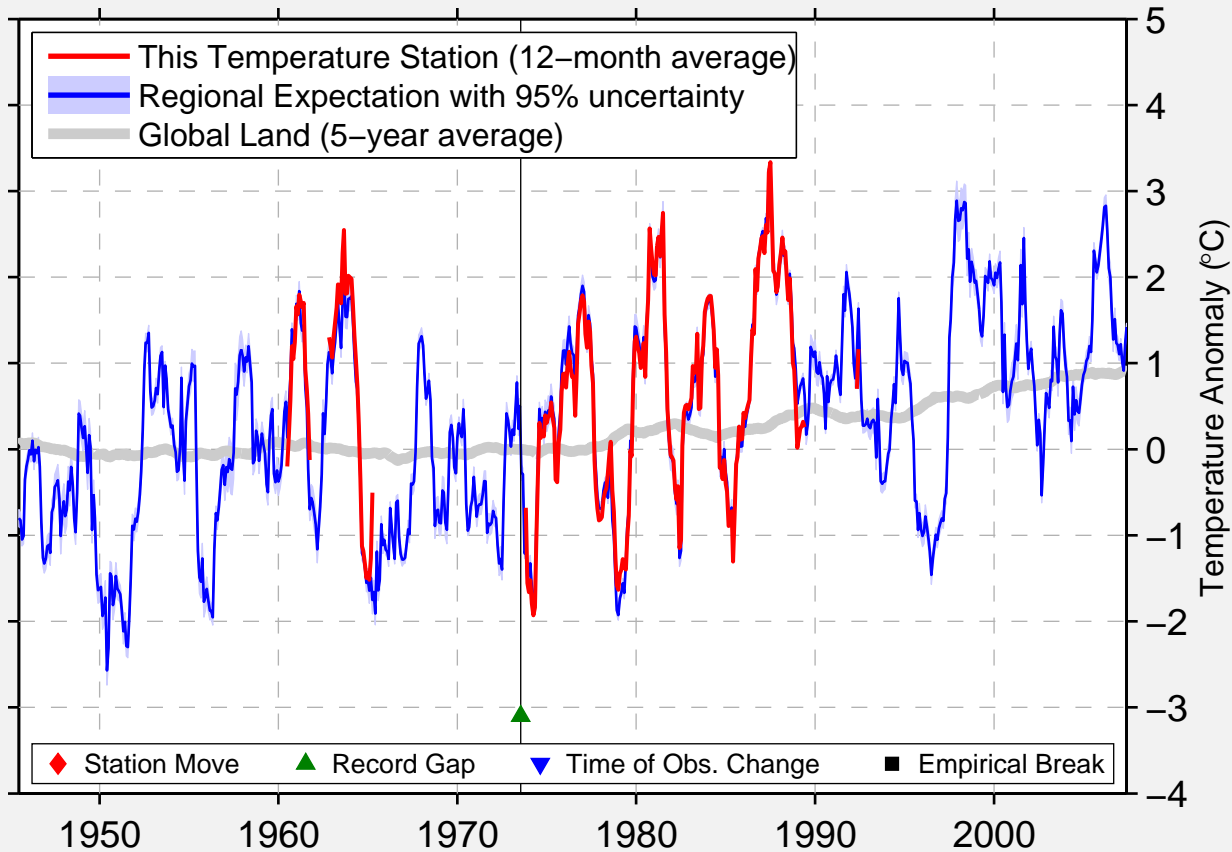

GUERNSEY CDA EPF

51.800 N, 105.255 W (Canada)

Data Quality Controlled and Aligned at Breakpoints

Berkeley Earth