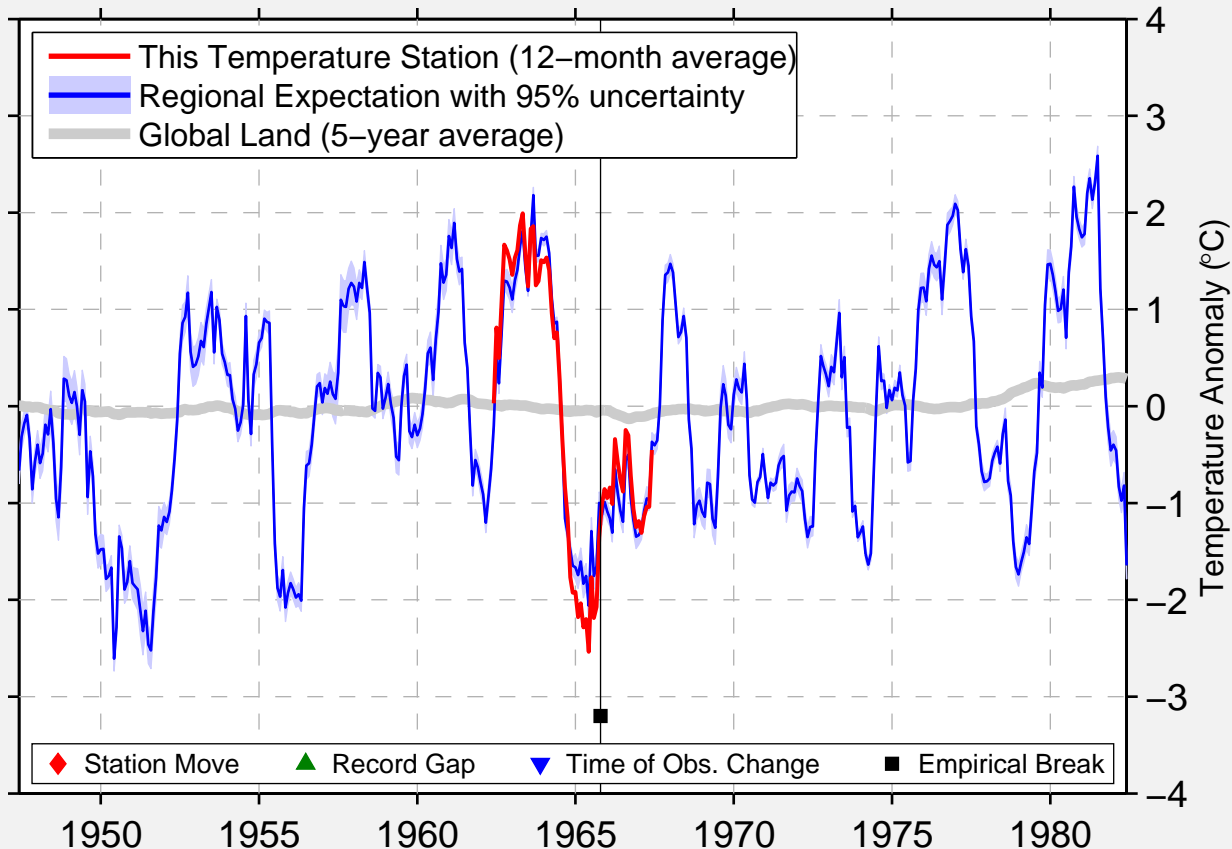

DONAVON

51.800 N, 107.180 W (Canada)

Data Quality Controlled and Aligned at Breakpoints

Berkeley Earth