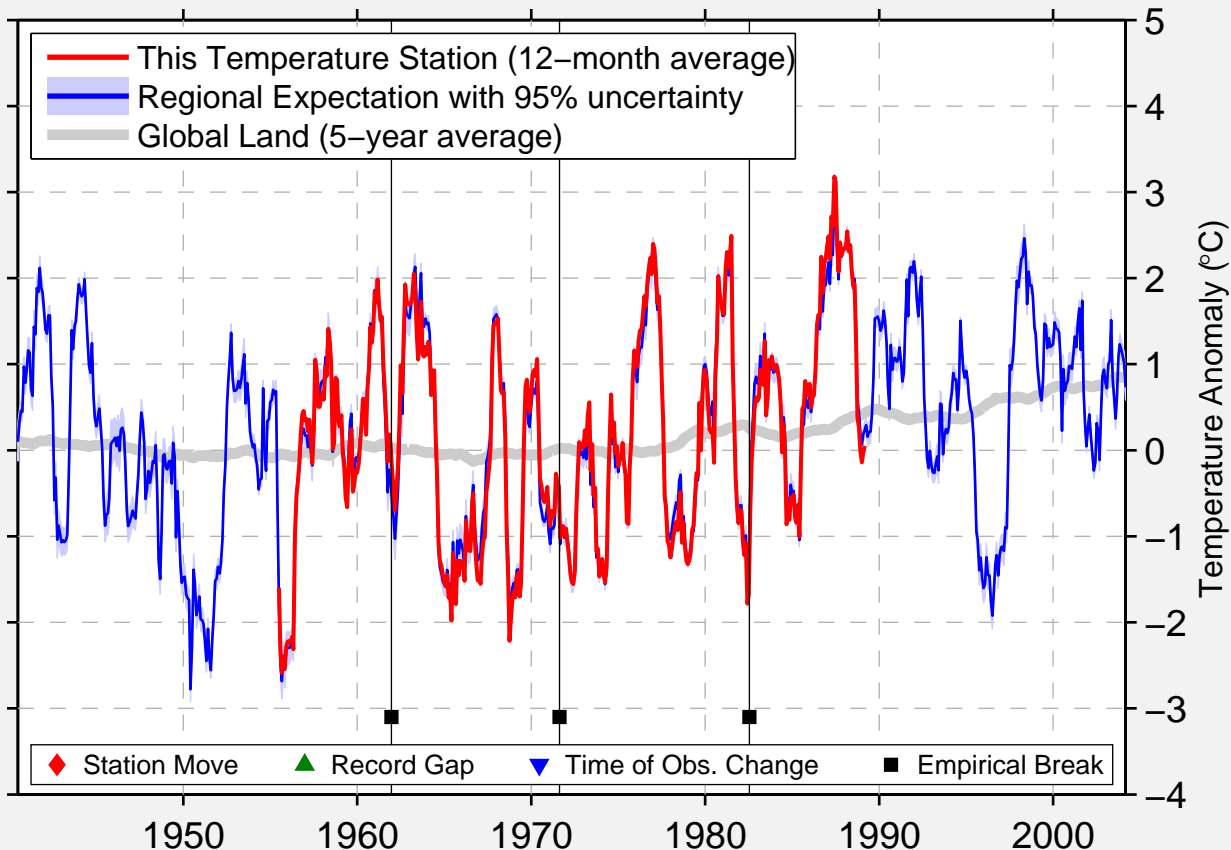

TROCHU EQUITY,AL

51.780 N, 113.200 W (Canada)

Data Quality Controlled and Aligned at Breakpoints

Berkeley Earth