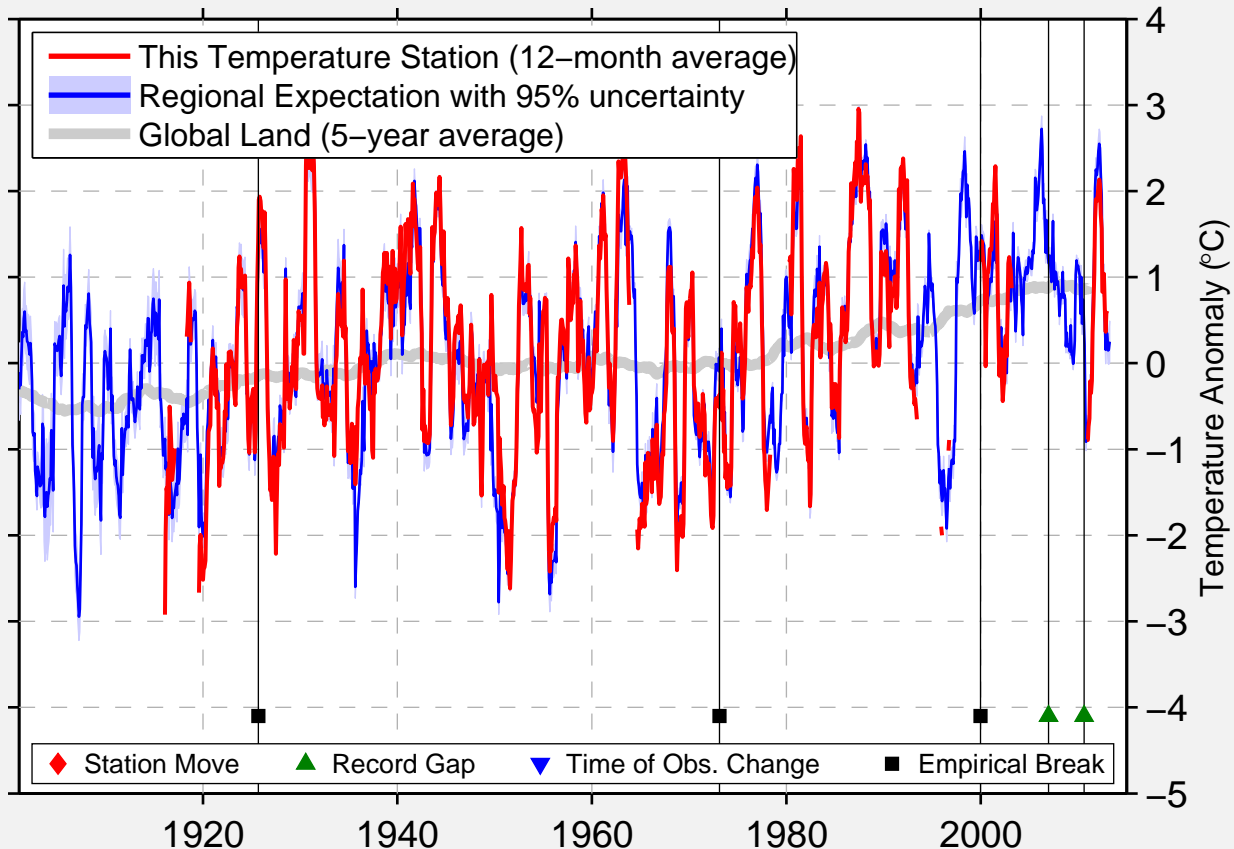

# OLDS

51.780 N, 114.100 W (Canada)

Data Quality Controlled and Aligned at Breakpoints

Berkeley Earth