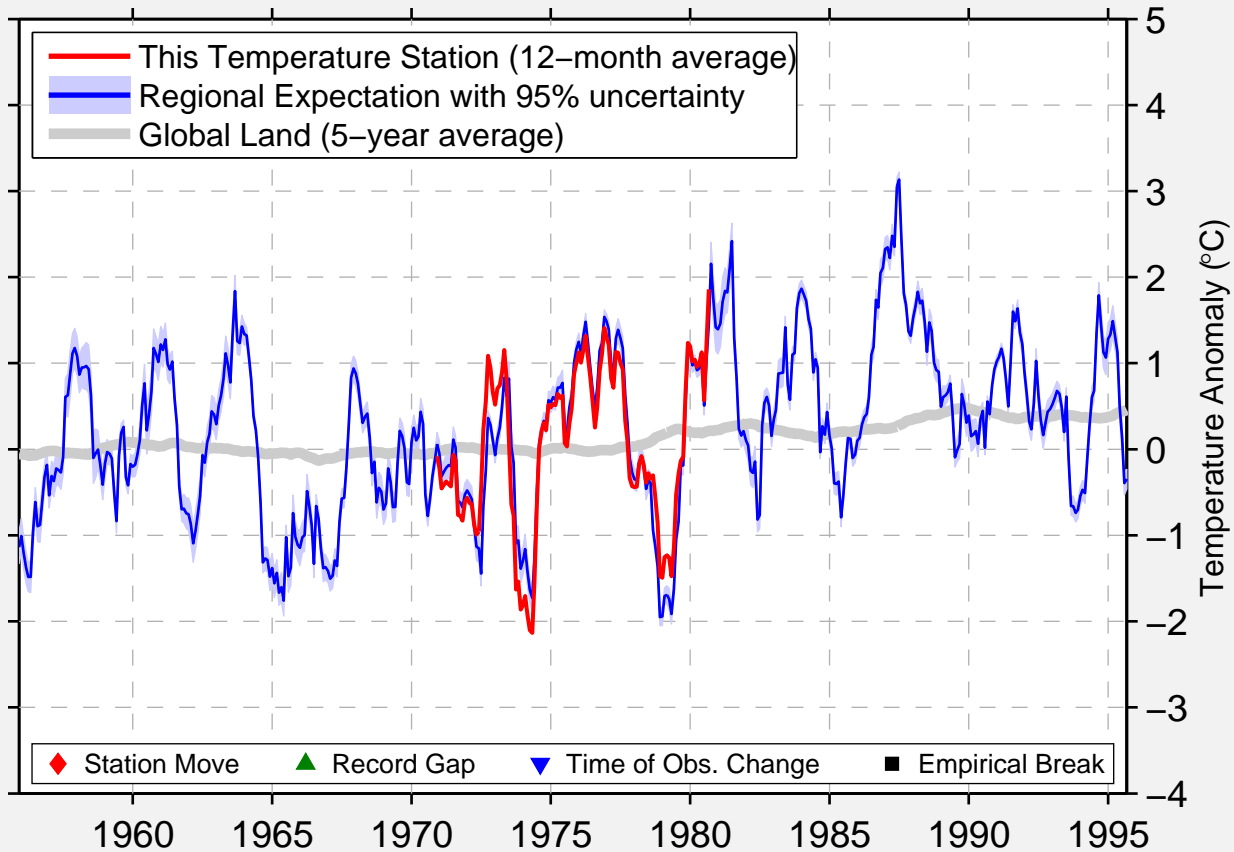

PINE RIVER

51.770 N, 100.320 W (Canada)

Data Quality Controlled and Aligned at Breakpoints

Berkeley Earth