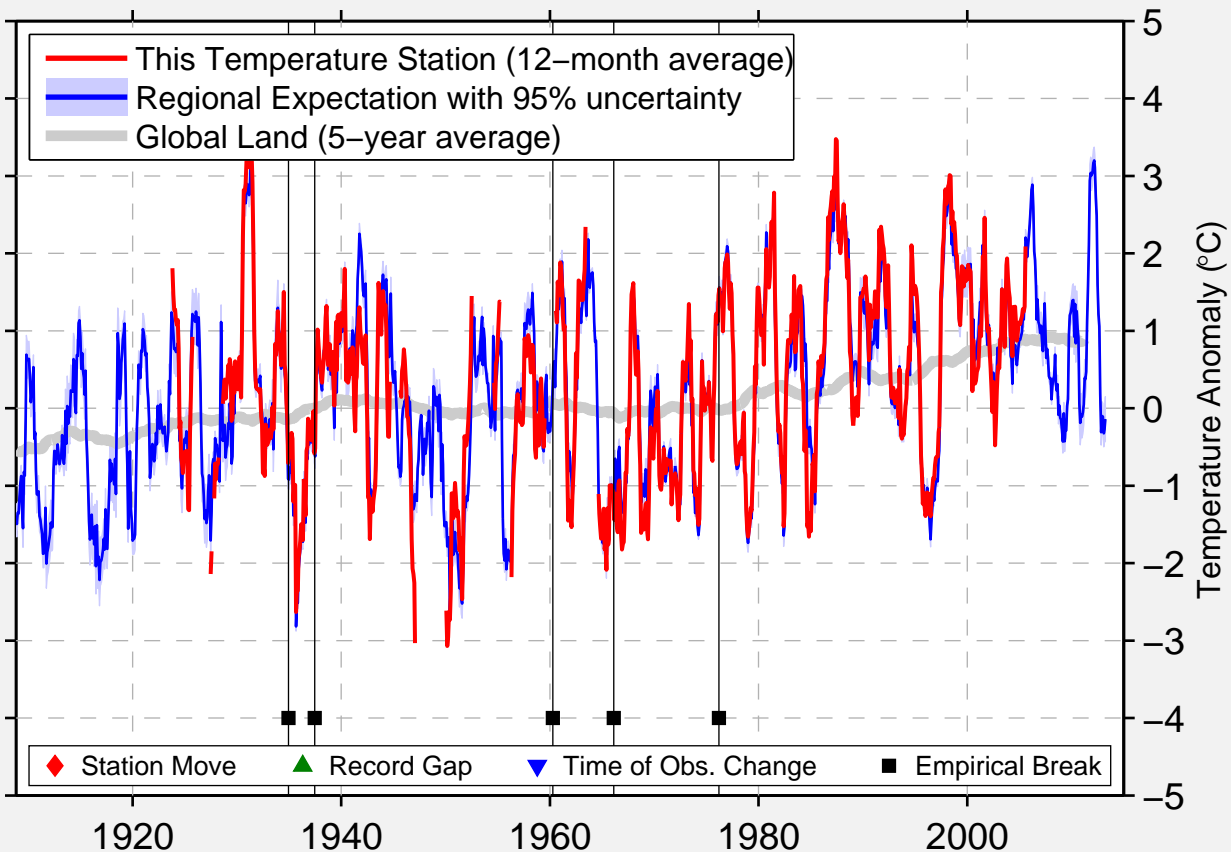

# HARRIS,SA

51.730 N, 107.580 W (Canada)

Data Quality Controlled and Aligned at Breakpoints

Berkeley Earth