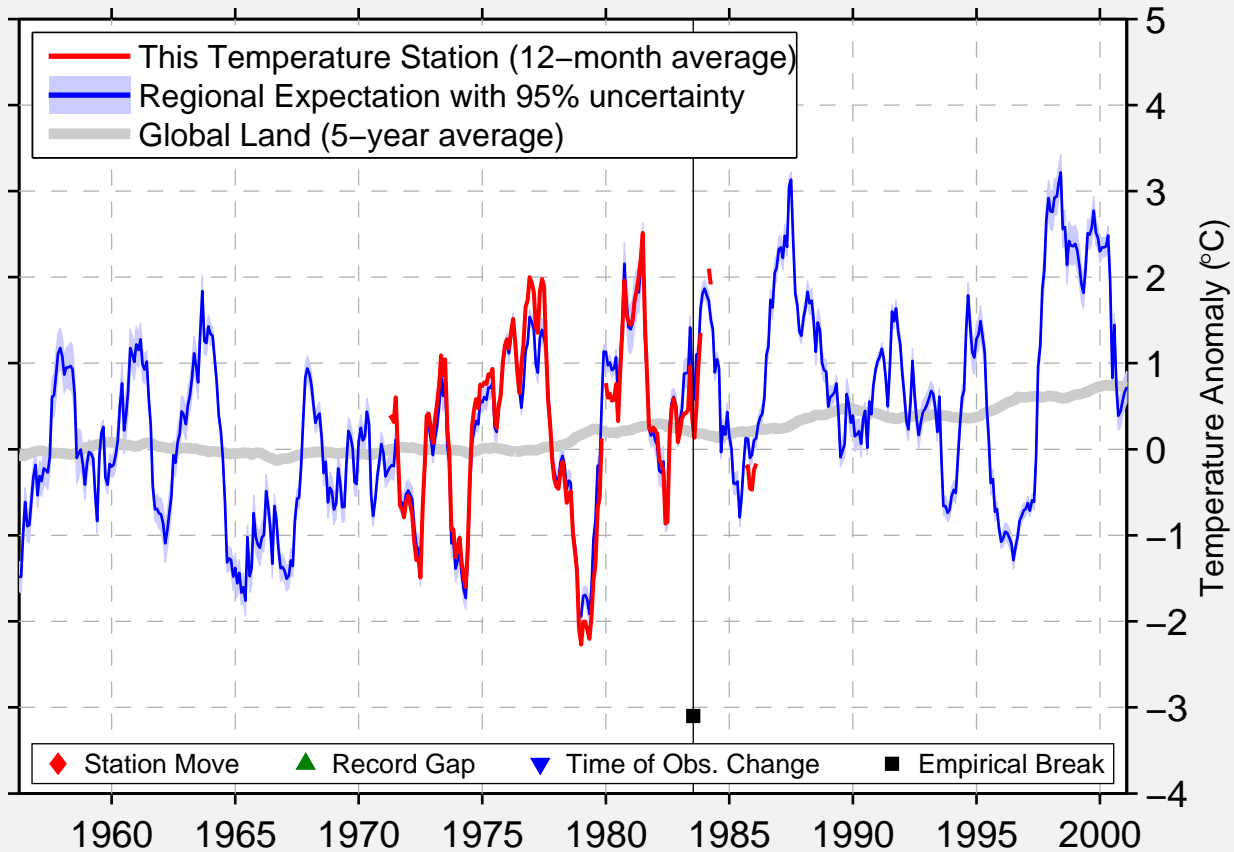

MEADOW PORTAGE

51.720 N, 99.550 W (Canada)

Data Quality Controlled and Aligned at Breakpoints

Berkeley Earth