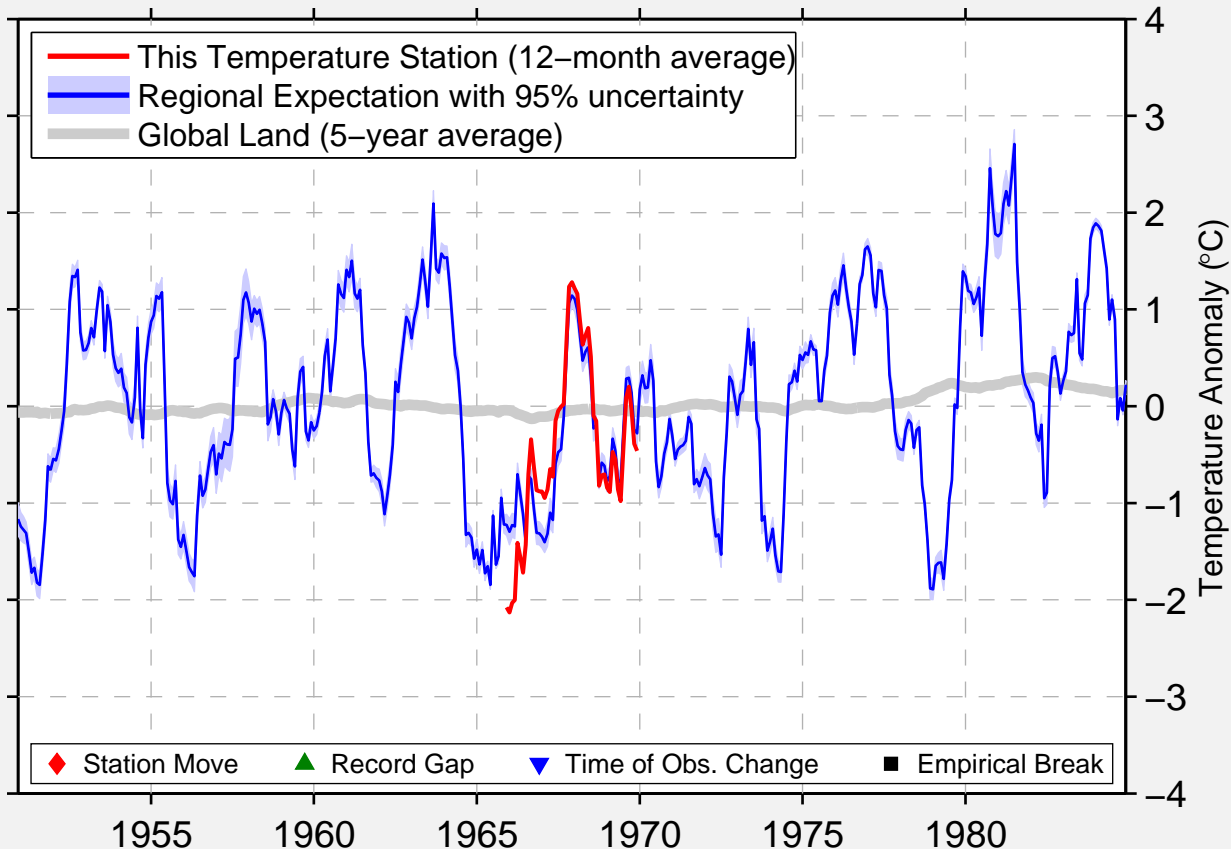

# BUCHANAN

51.720 N, 102.830 W (Canada)

Data Quality Controlled and Aligned at Breakpoints

Berkeley Earth