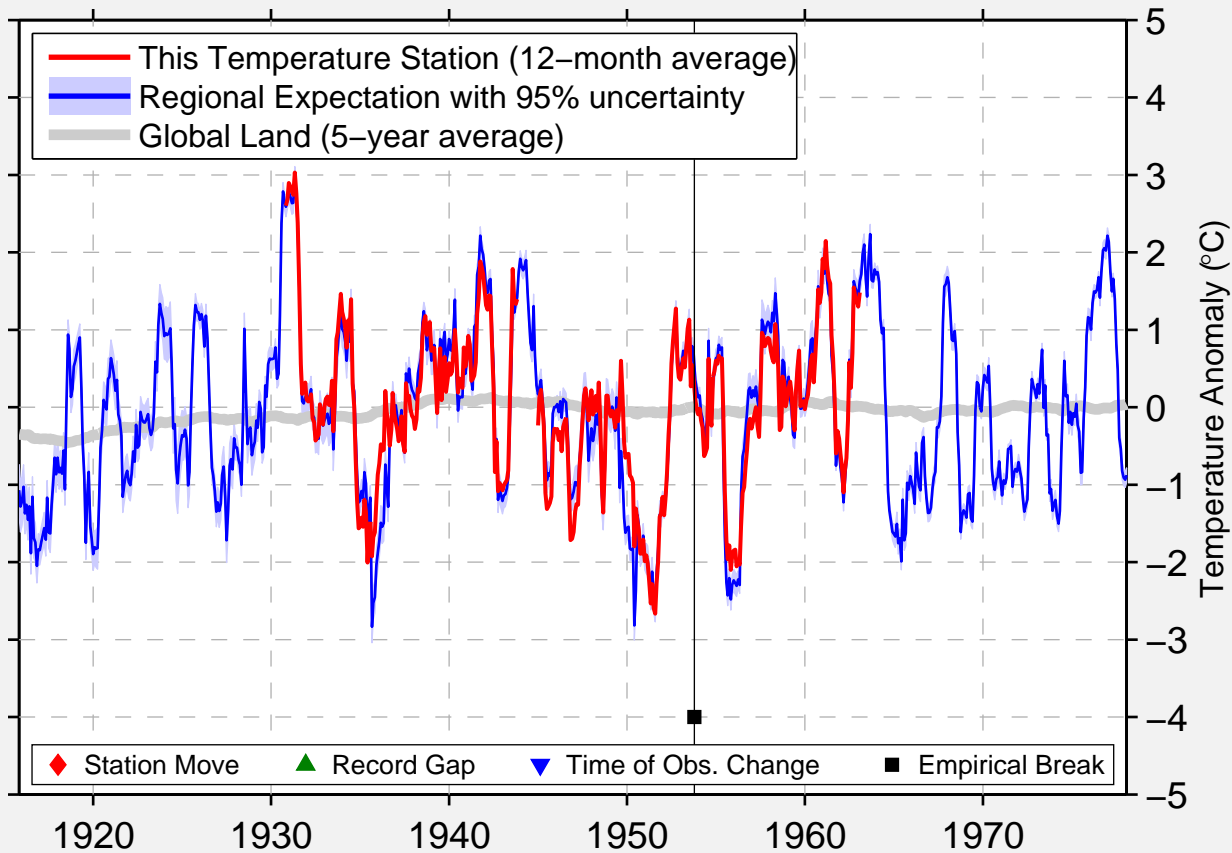

# NACO

51.720 N, 110.800 W (Canada)

Data Quality Controlled and Aligned at Breakpoints

Berkeley Earth