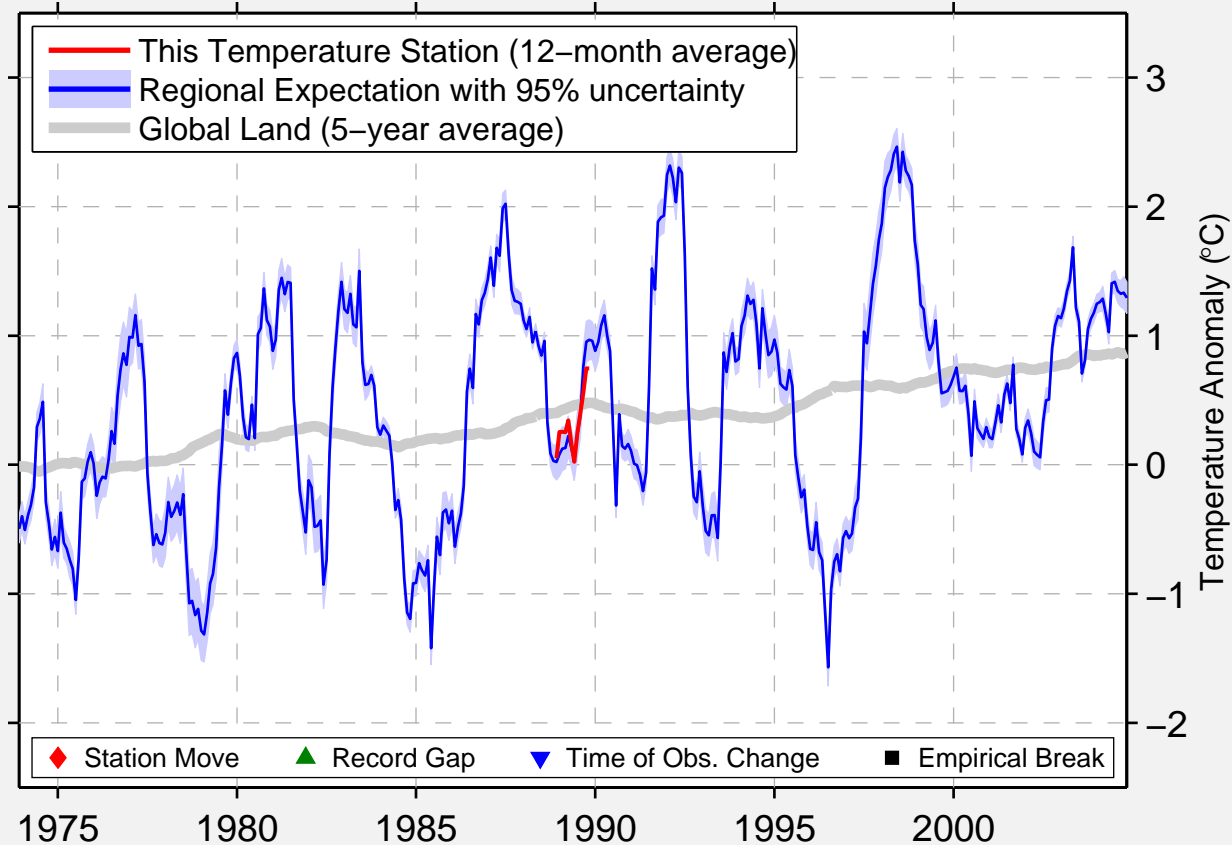

LAC LA HACHE 11SW

51.720 N, 121.550 W (Canada)

Data Quality Controlled and Aligned at Breakpoints

Berkeley Earth