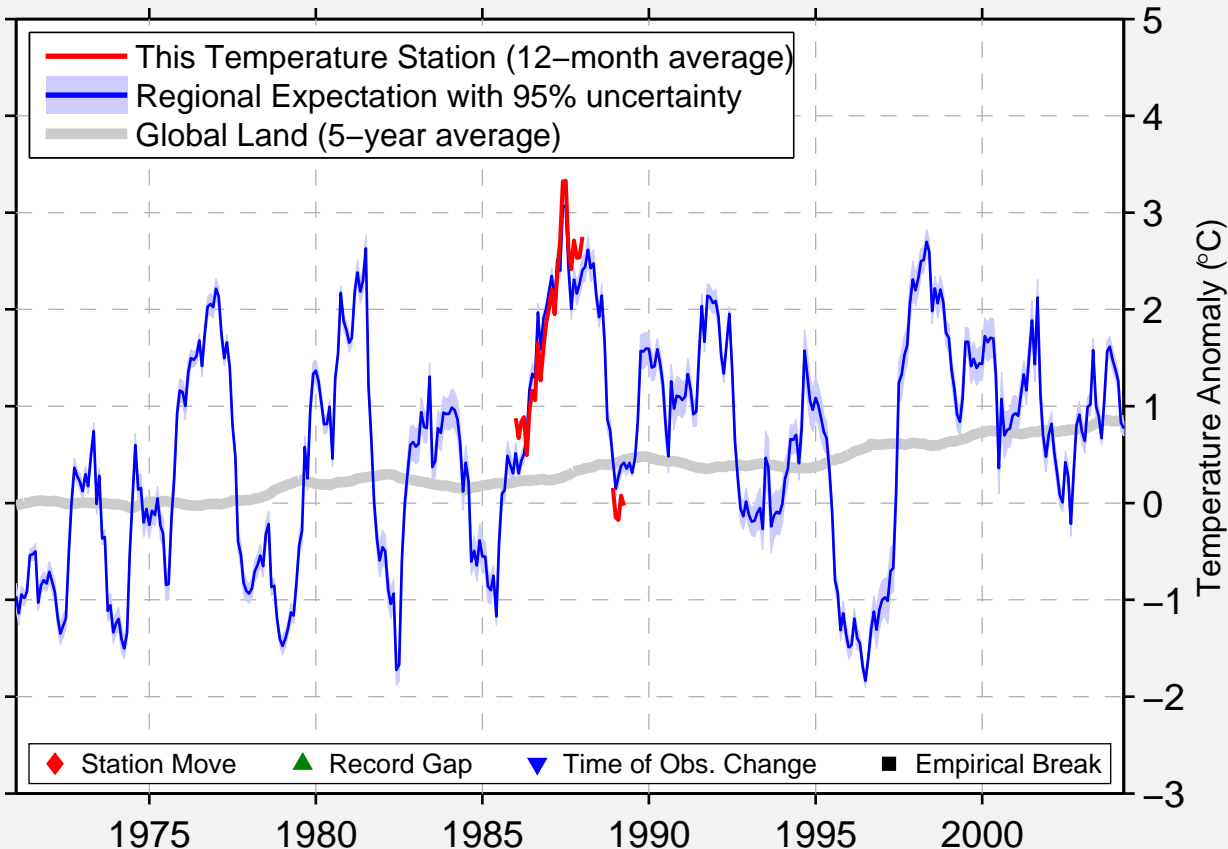

NEW BRIGDEN EAST

51.680 N, 110.270 W (Canada)

Data Quality Controlled and Aligned at Breakpoints

Berkeley Earth