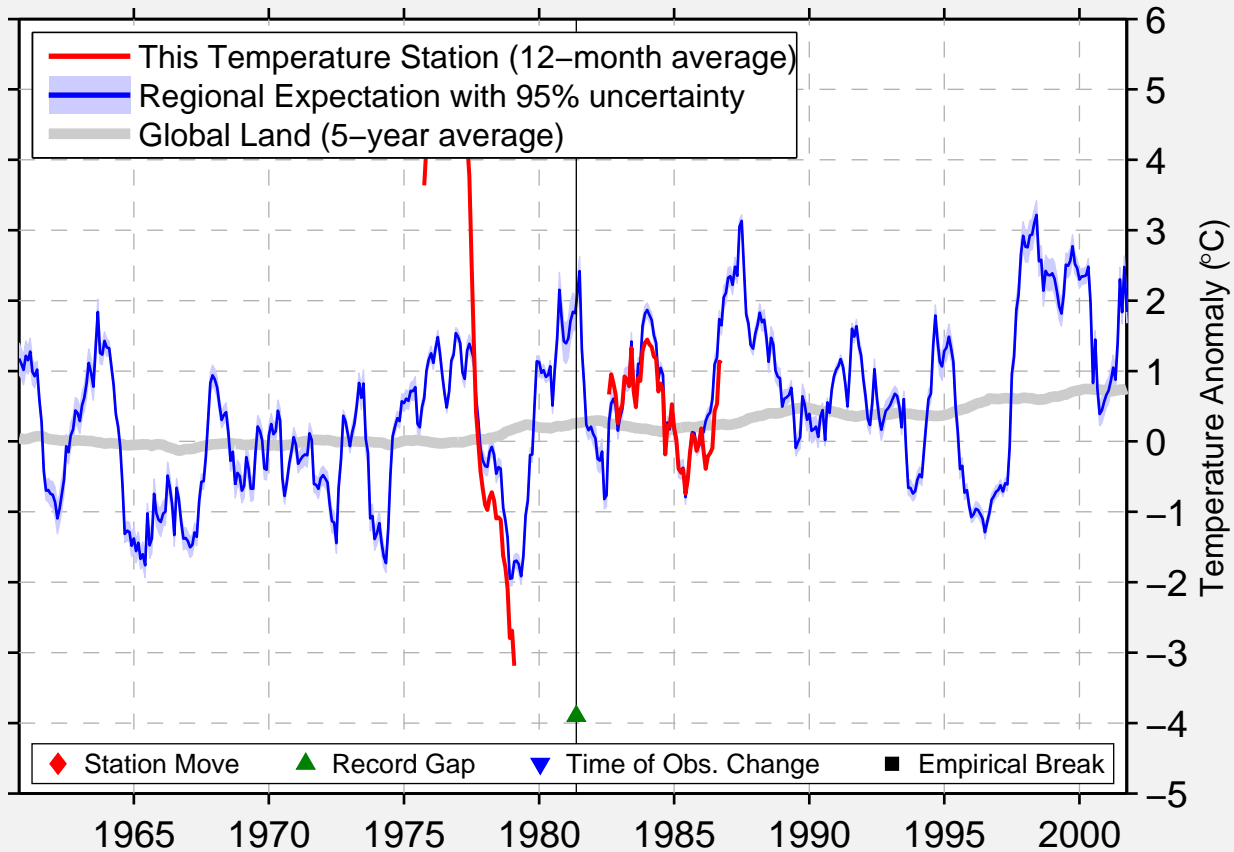

IDA (AUTO)

51.667 N, 98.750 W (Canada)

Data Quality Controlled and Aligned at Breakpoints

Berkeley Earth