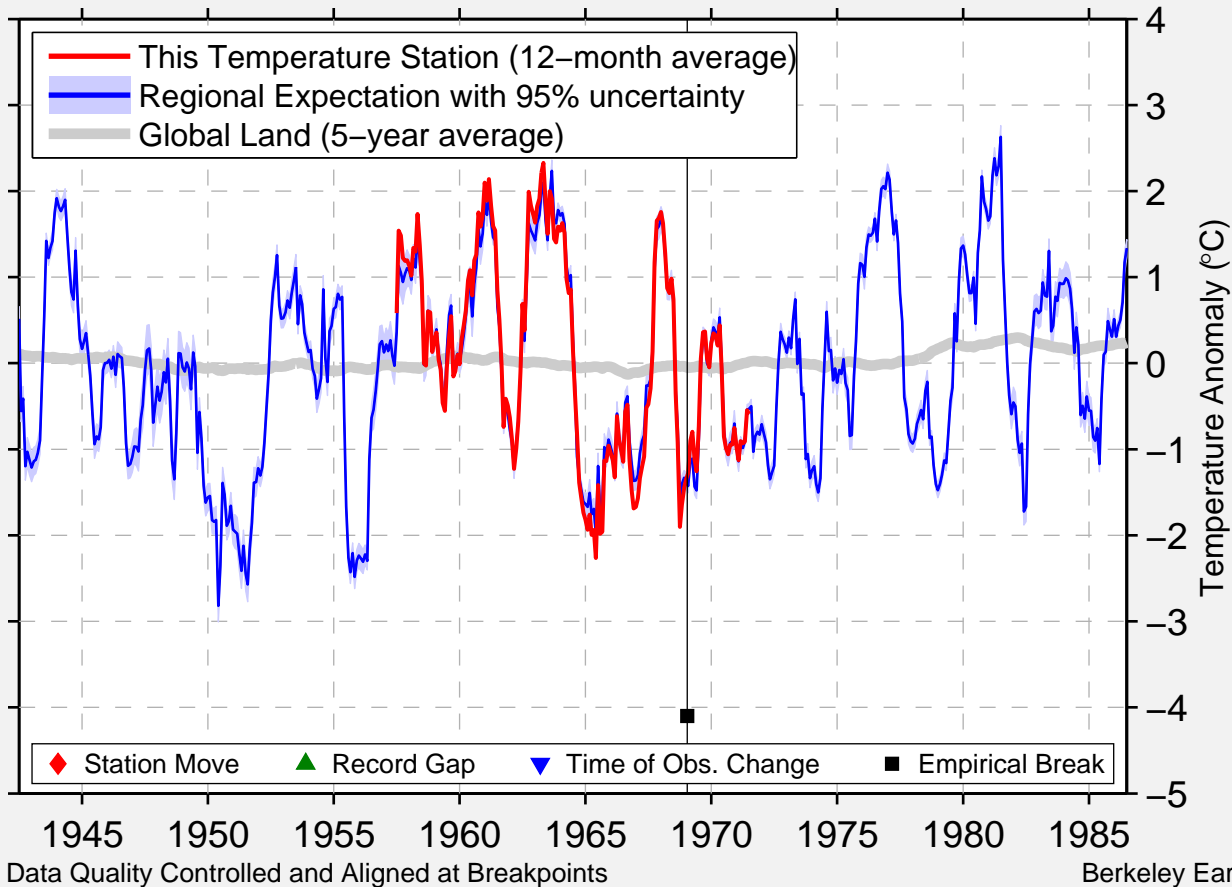

LOVERNA CDA EPF

51.650 N, 110.000 W (Canada)

Data Quality Controlled and Aligned at Breakpoints

Berkeley Earth