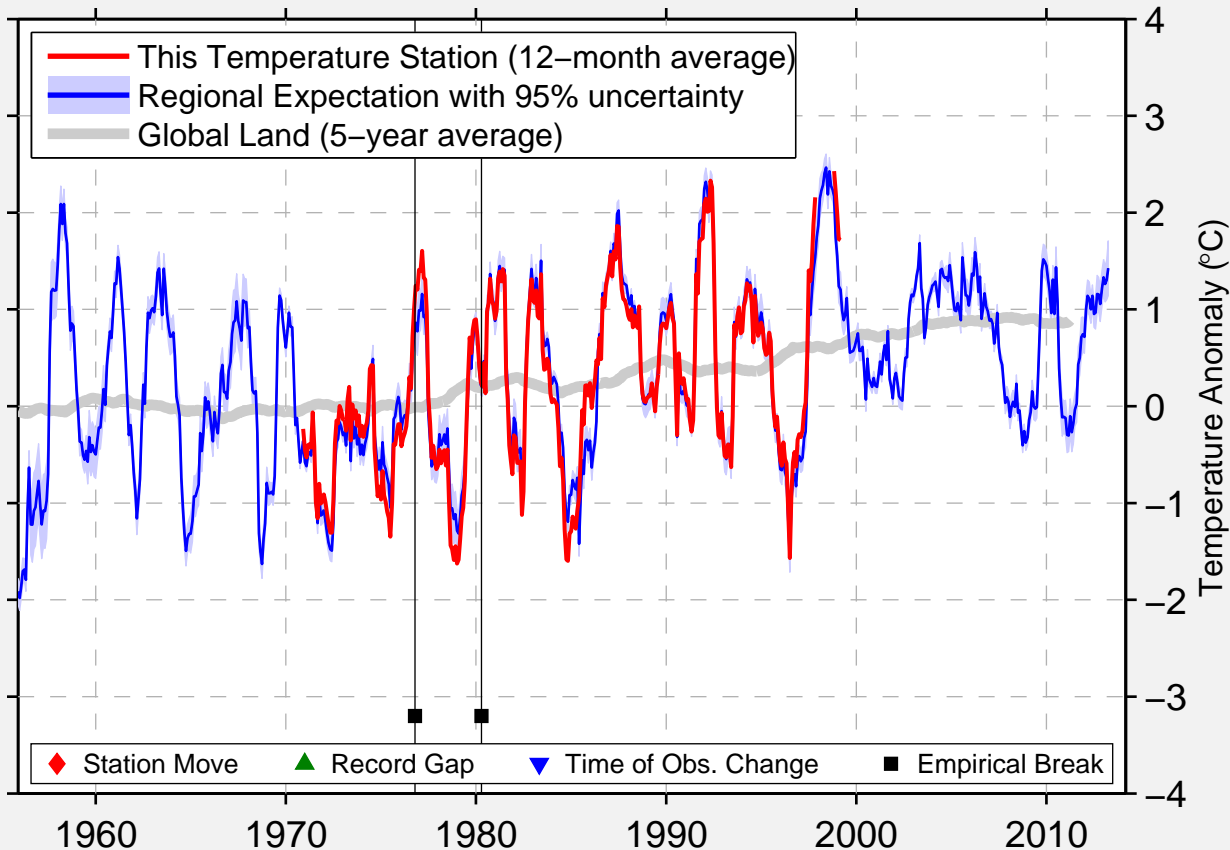

# 100 MILE HOUSE, BC

51.650 N, 121.300 W (Canada)

Data Quality Controlled and Aligned at Breakpoints

Berkeley Earth