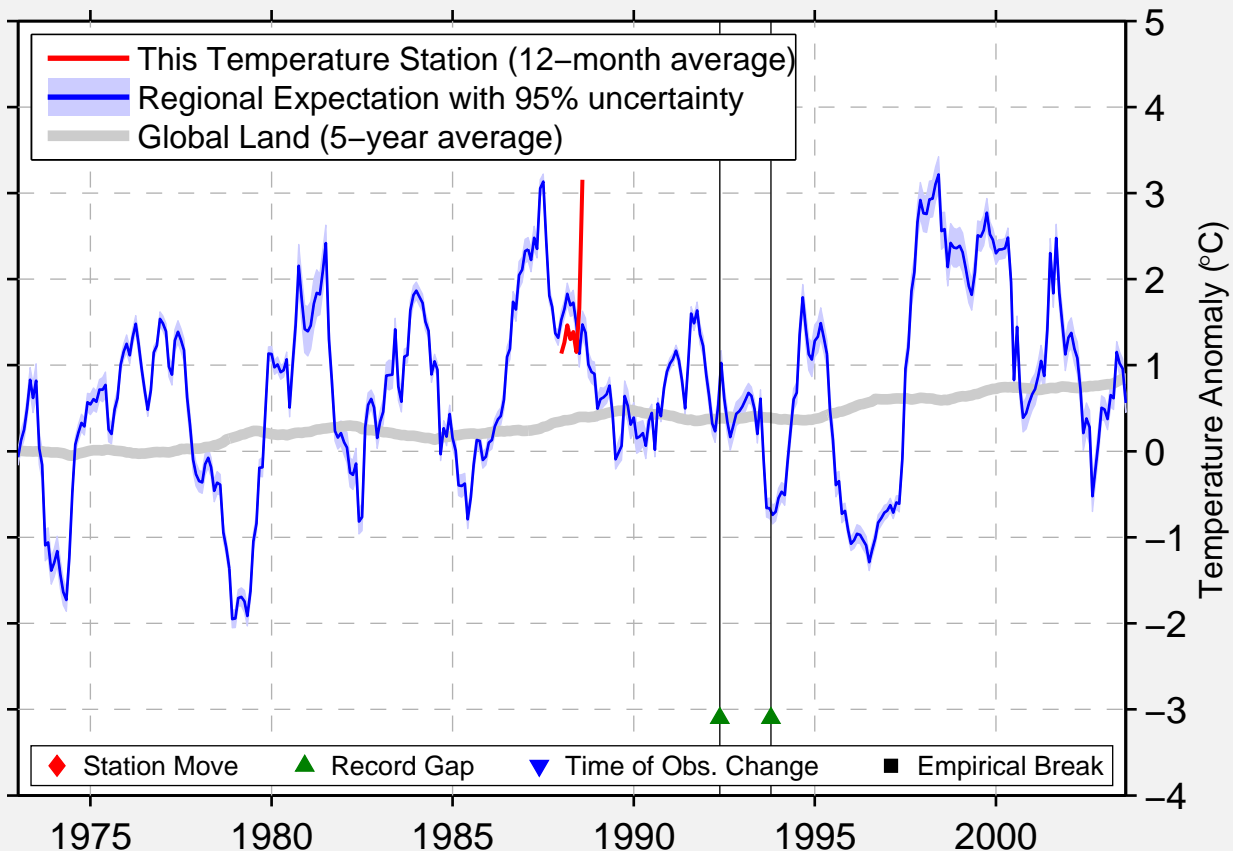

WINNIPEGOSIS SOUTH EAST

51.625 N, 99.905 W (Canada)

Data Quality Controlled and Aligned at Breakpoints

Berkeley Earth