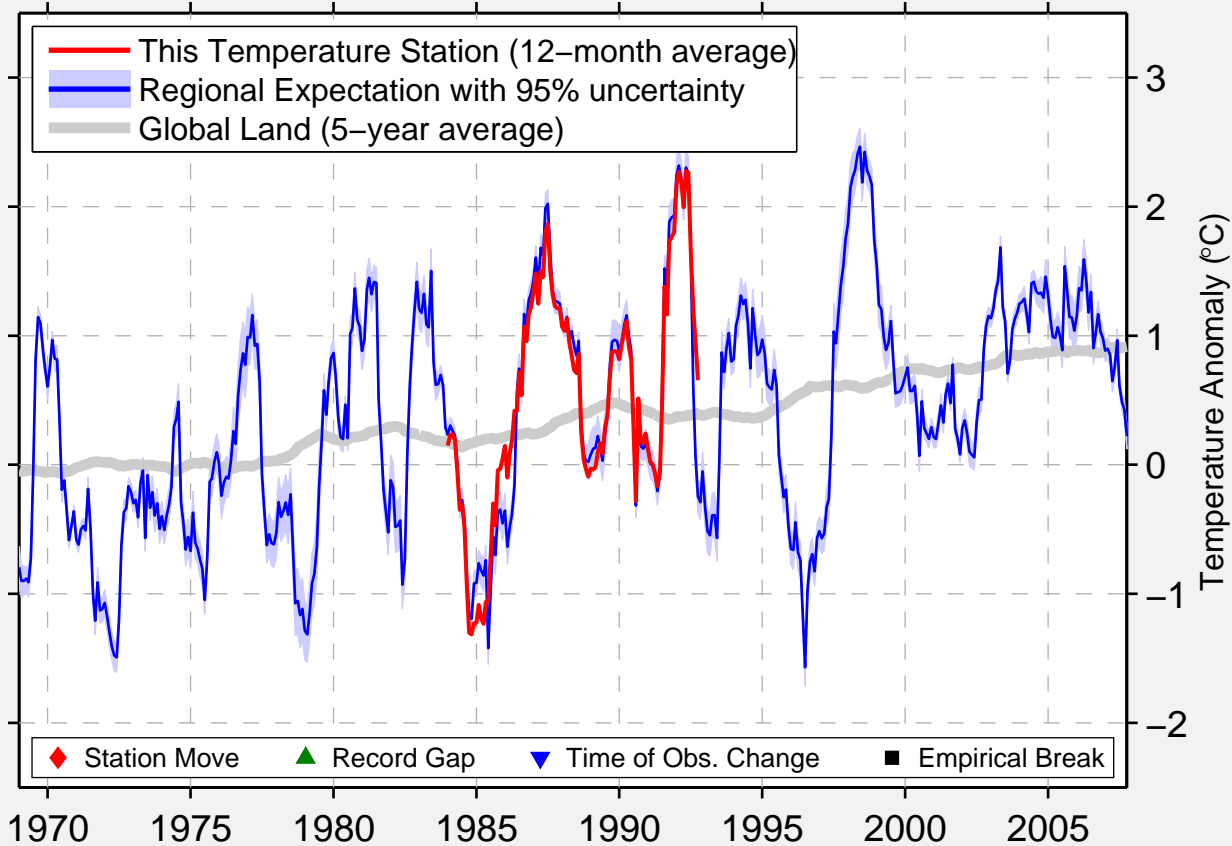

HORSE LAKE

51.600 N, 121.200 W (Canada)

Data Quality Controlled and Aligned at Breakpoints

Berkeley Earth