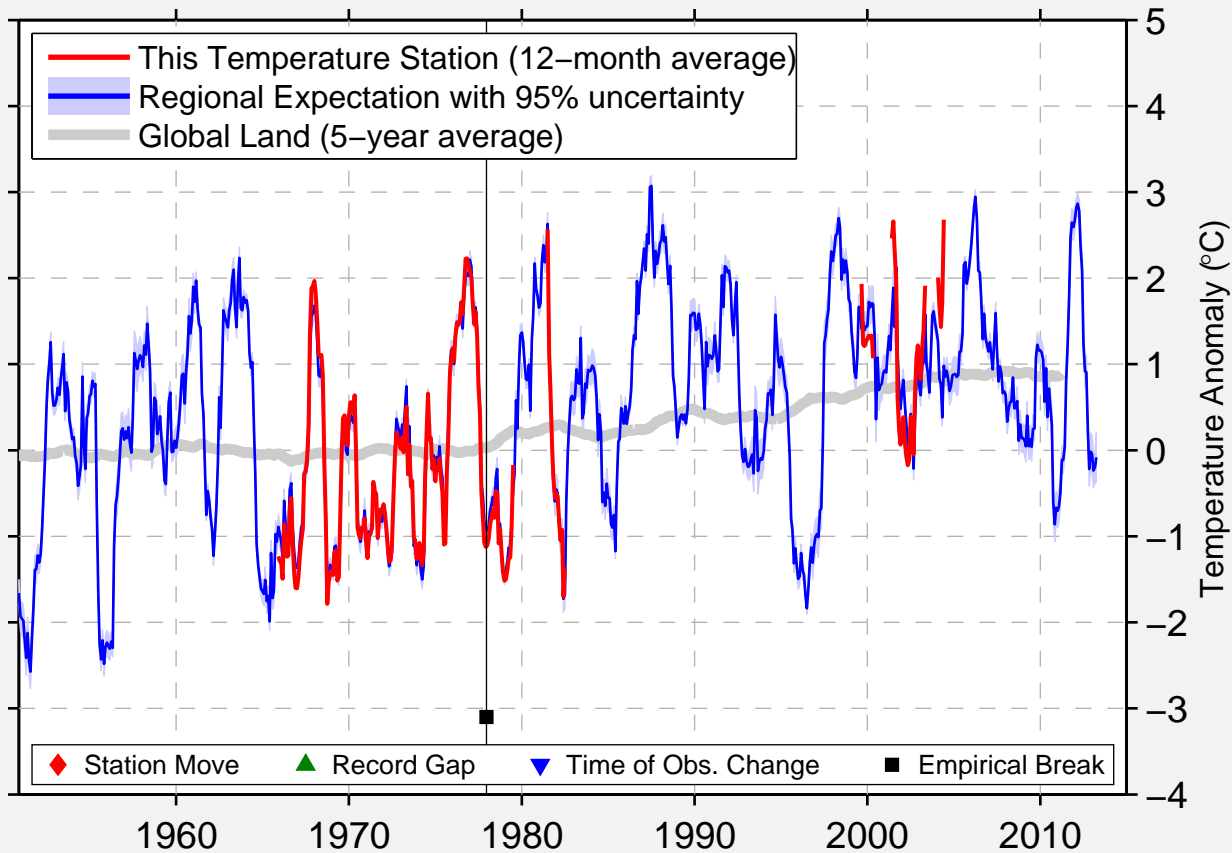

# SCOTFIELD,AL

51.580 N, 111.350 W (Canada)

Data Quality Controlled and Aligned at Breakpoints

Berkeley Earth