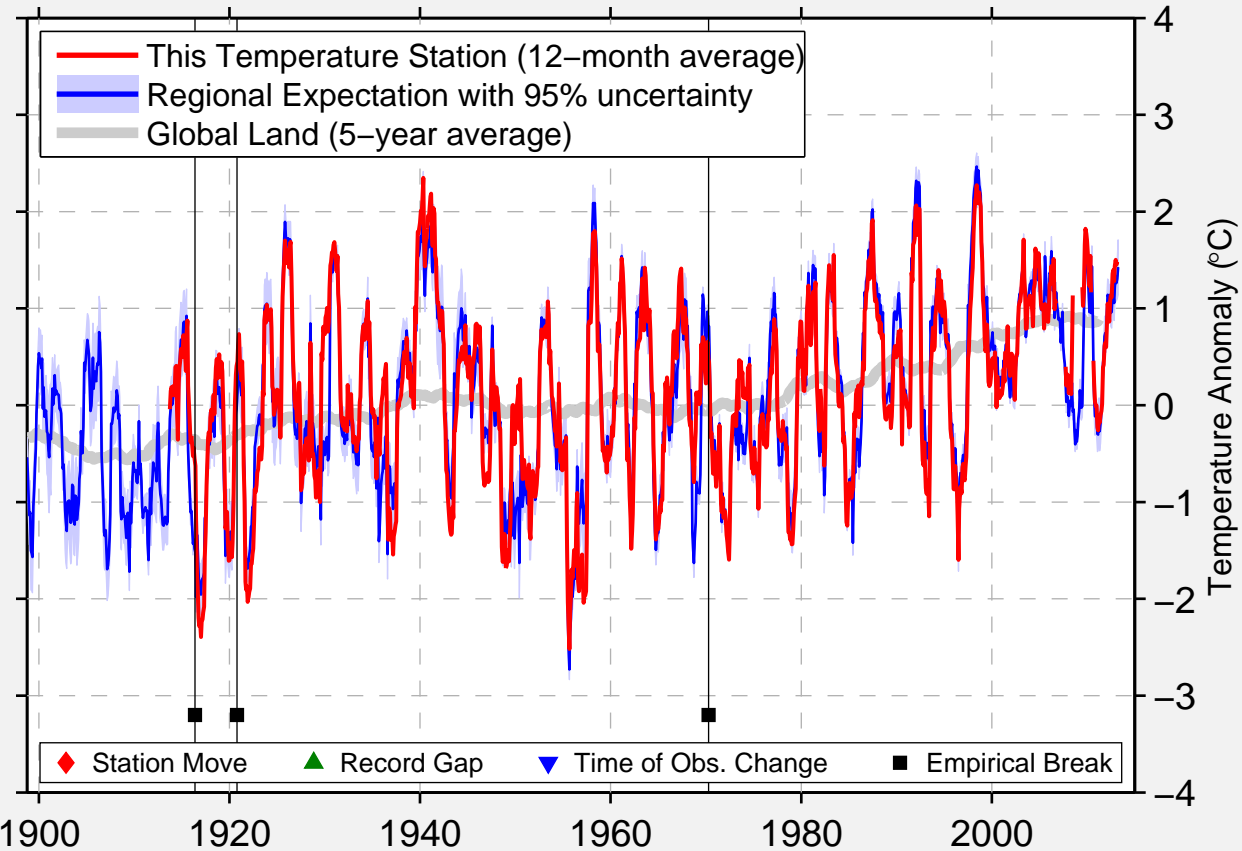

VAVENBY, BC

51.580 N, 119.780 W (Canada)

Data Quality Controlled and Aligned at Breakpoints

Berkeley Earth