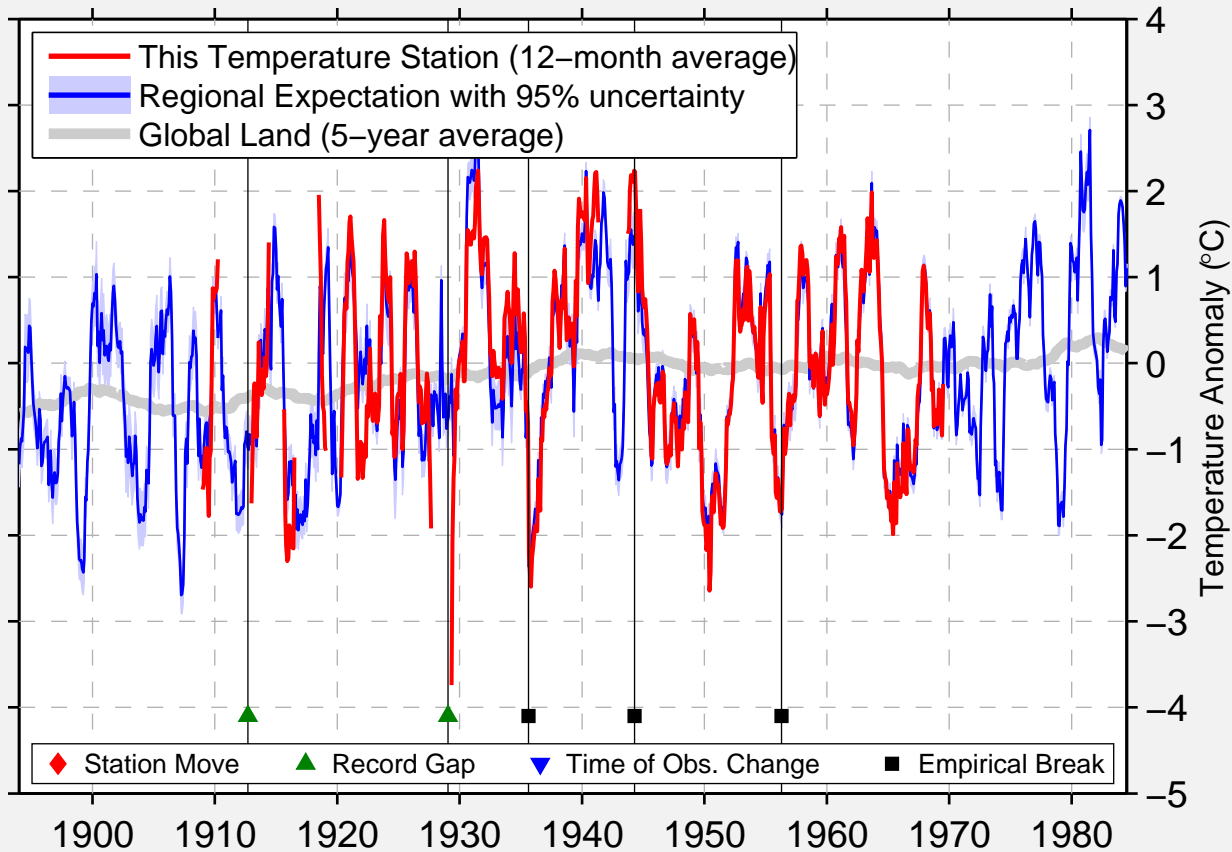

KAMSACK, SA

51.570 N, 101.900 W (Canada)

Data Quality Controlled and Aligned at Breakpoints

Berkeley Earth