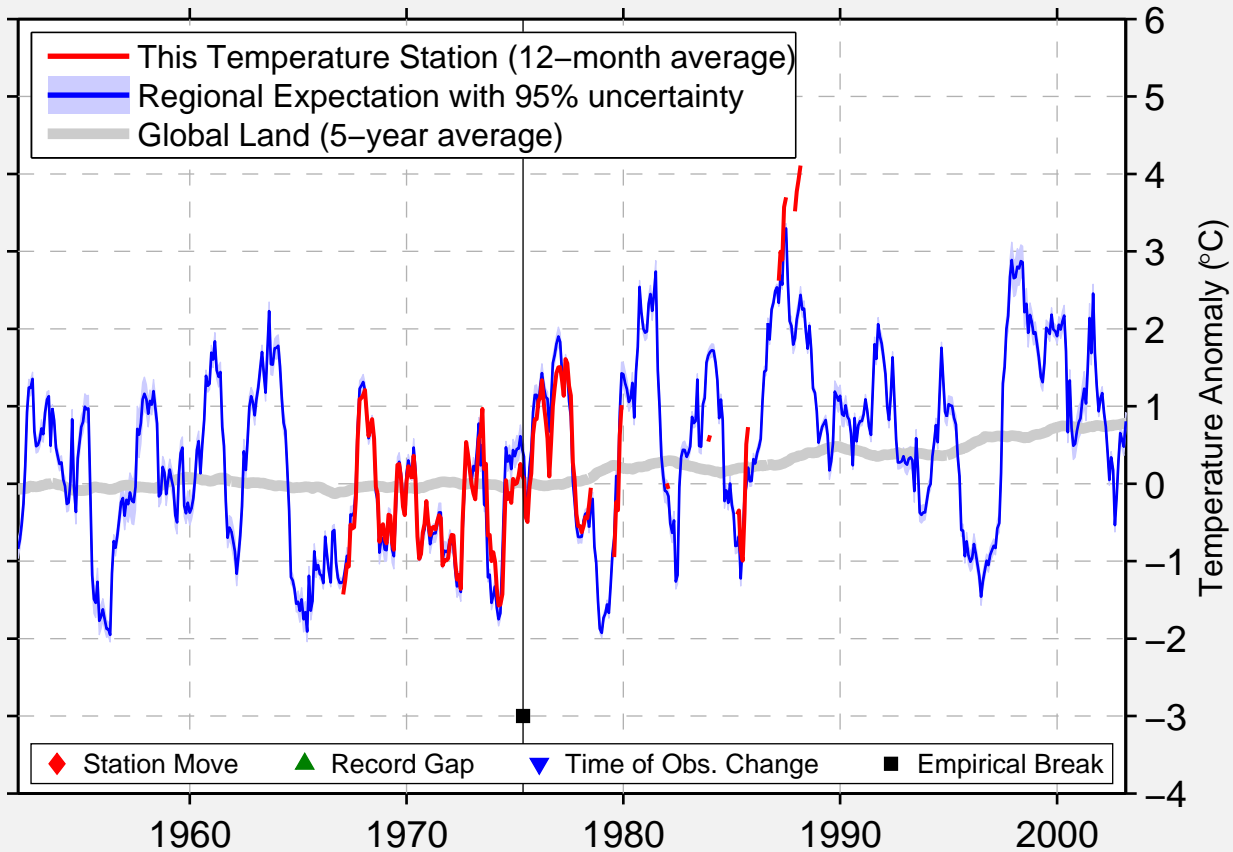

WISHART

51.570 N, 104.120 W (Canada)

Data Quality Controlled and Aligned at Breakpoints

Berkeley Earth