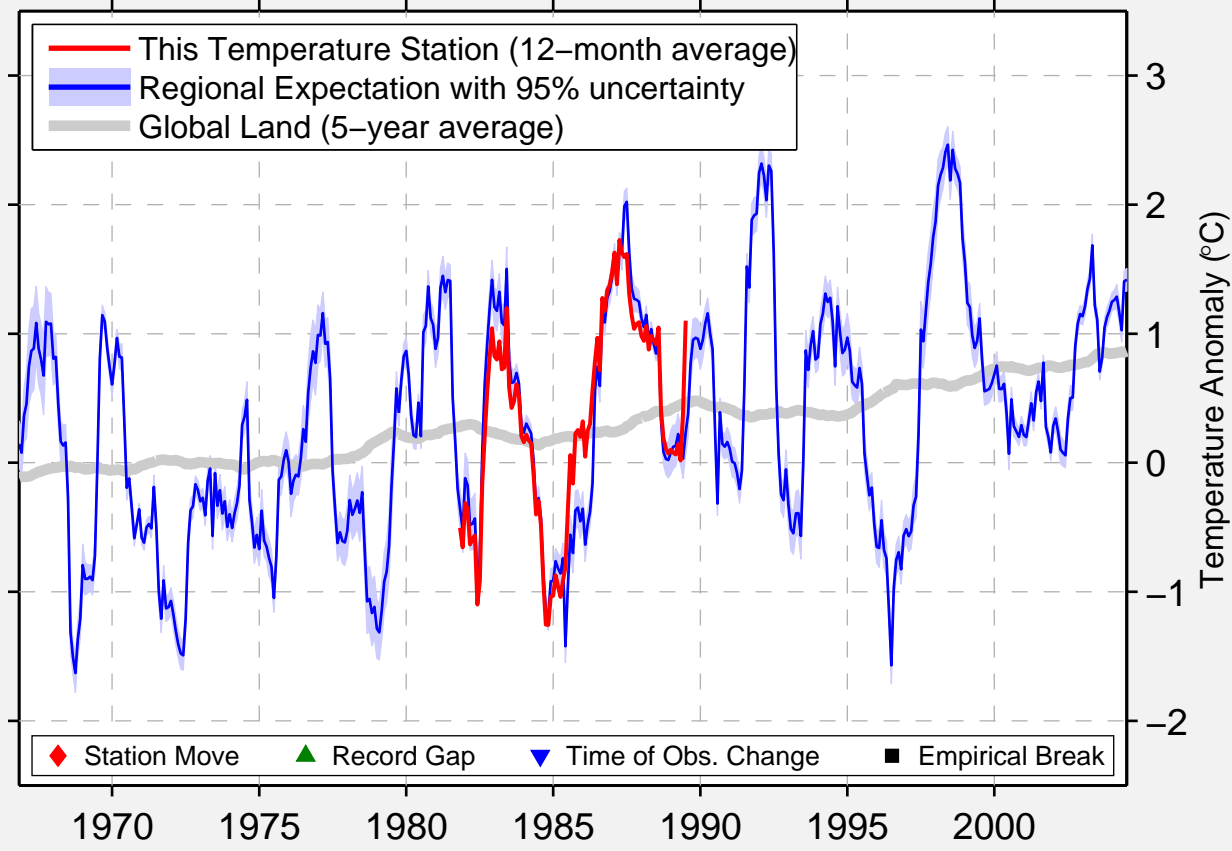

LONE BUTTE 2

51.550 N, 121.200 W (Canada)

Data Quality Controlled and Aligned at Breakpoints

Berkeley Earth