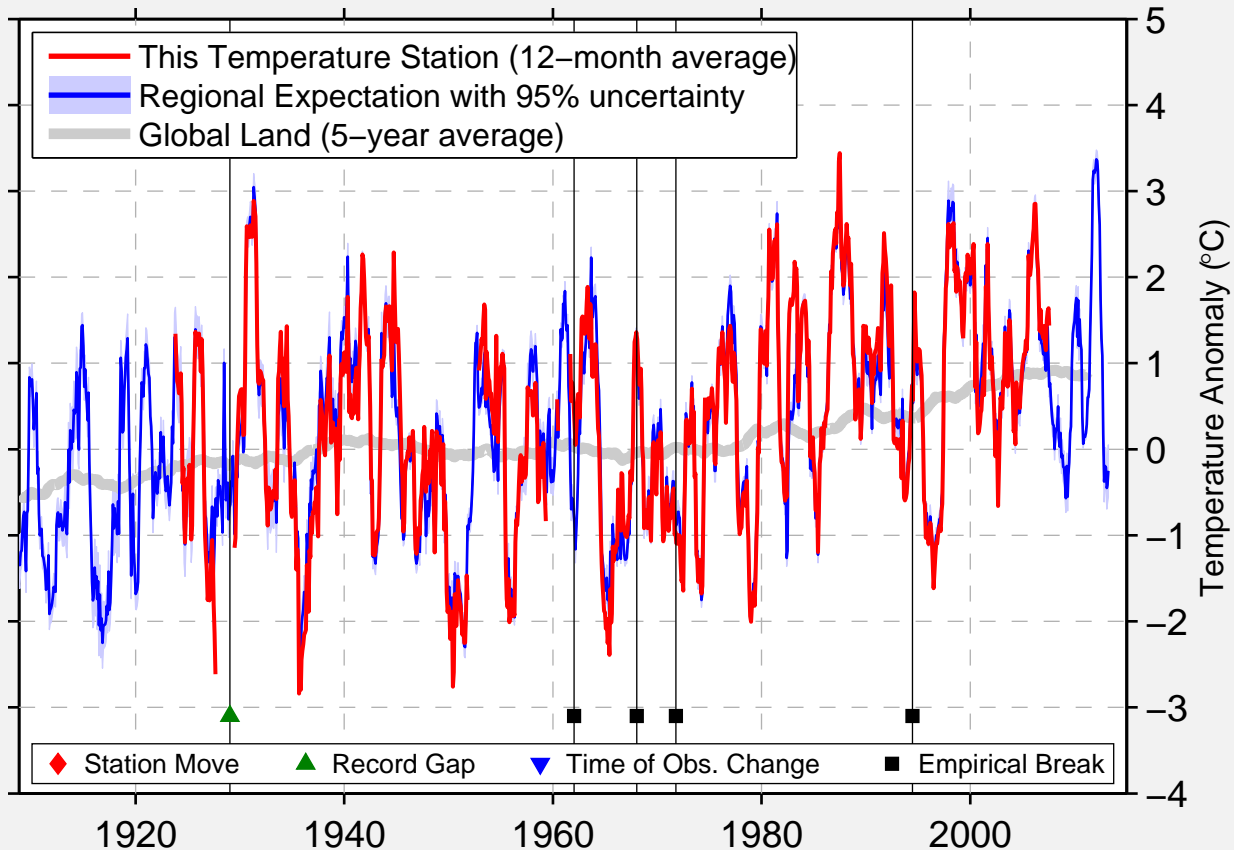

NOKOMIS

51.520 N, 105.000 W (Canada)

Data Quality Controlled and Aligned at Breakpoints

Berkeley Earth