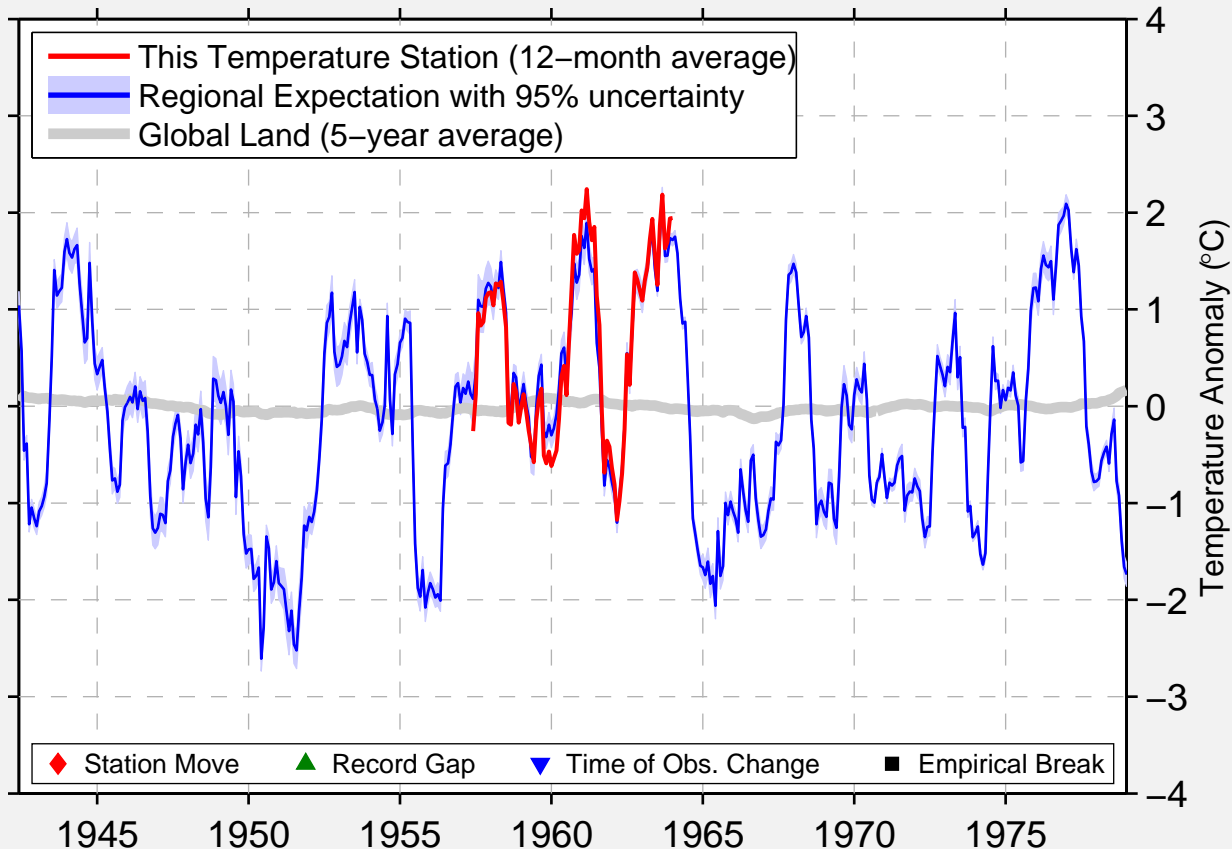

CONQUEST

51.520 N, 107.250 W (Canada)

Data Quality Controlled and Aligned at Breakpoints

Berkeley Earth