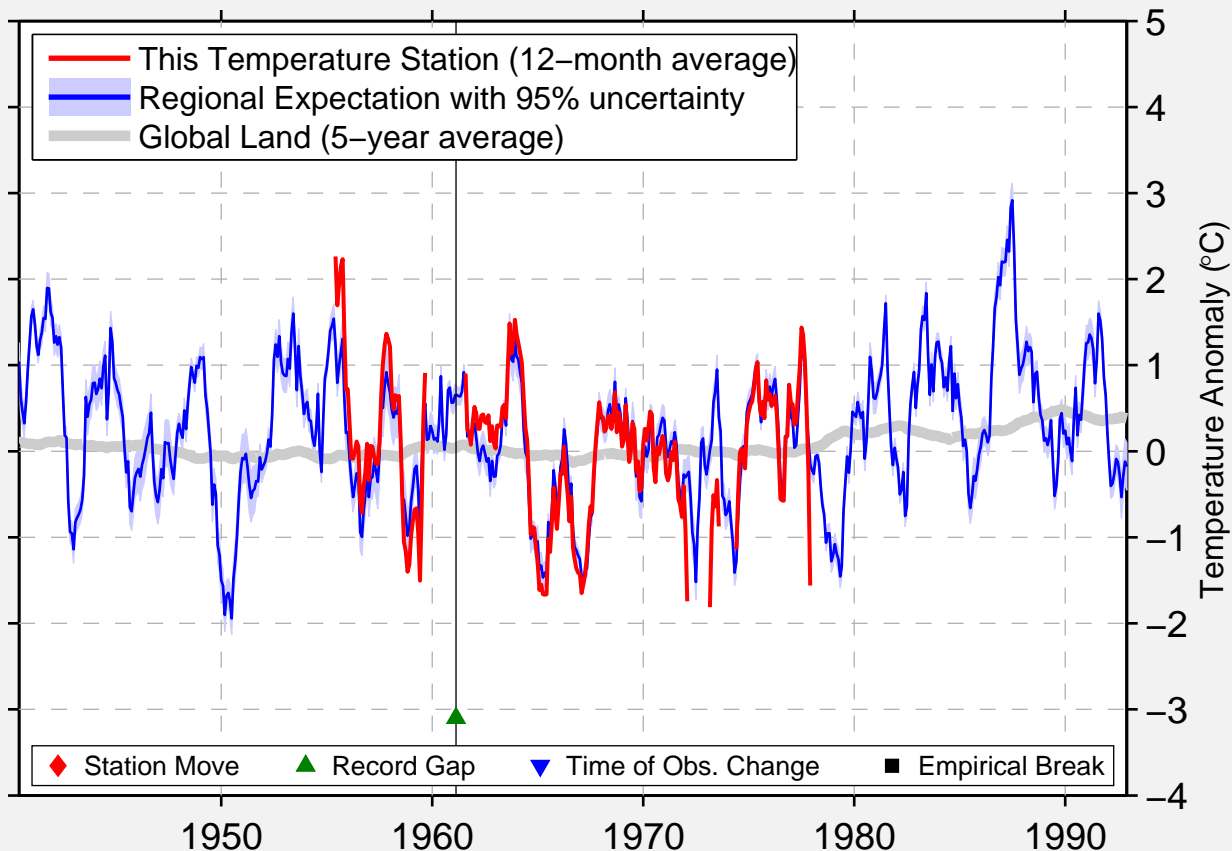

# CENTRAL PATRICIA

51.500 N, 90.150 W (Canada)

Data Quality Controlled and Aligned at Breakpoints

Berkeley Earth