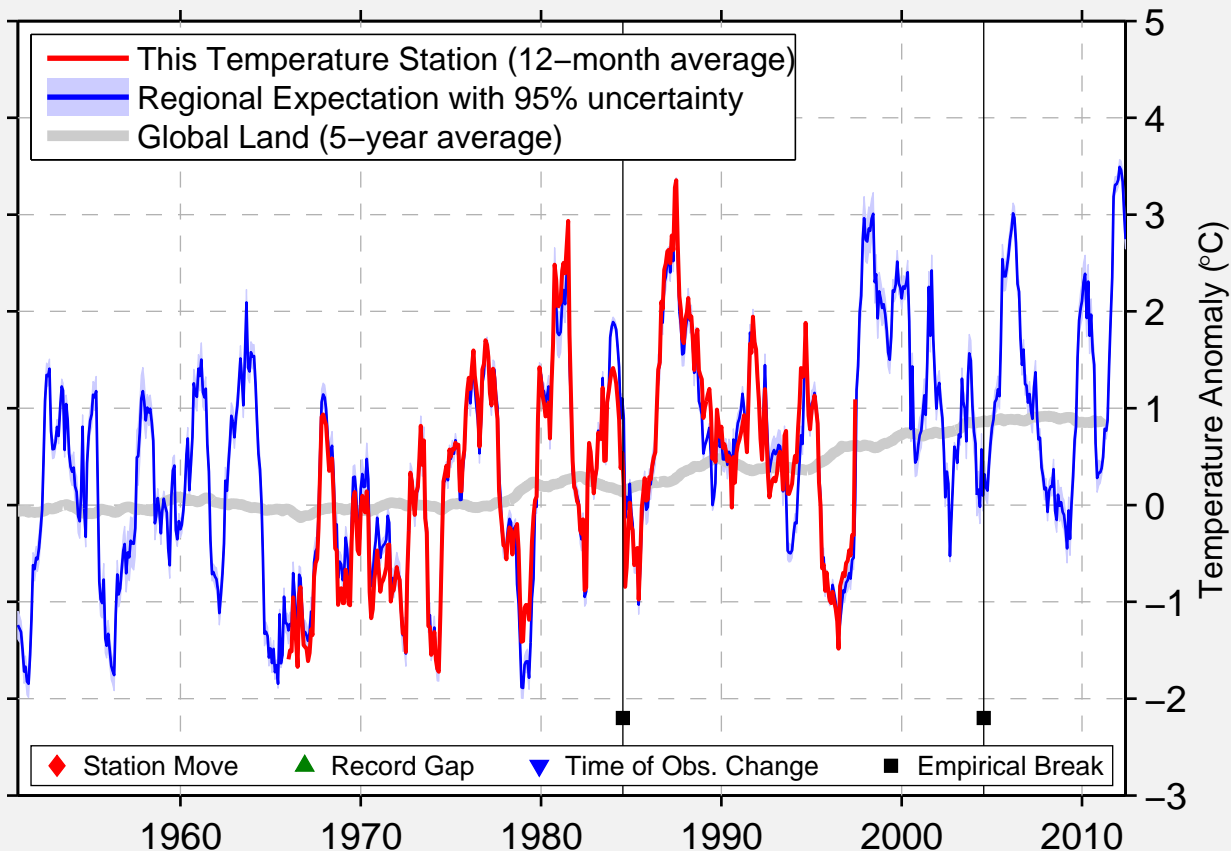

# GOOD SPIRIT LAKE

51.500 N, 102.670 W (Canada)

Data Quality Controlled and Aligned at Breakpoints

Berkeley Earth