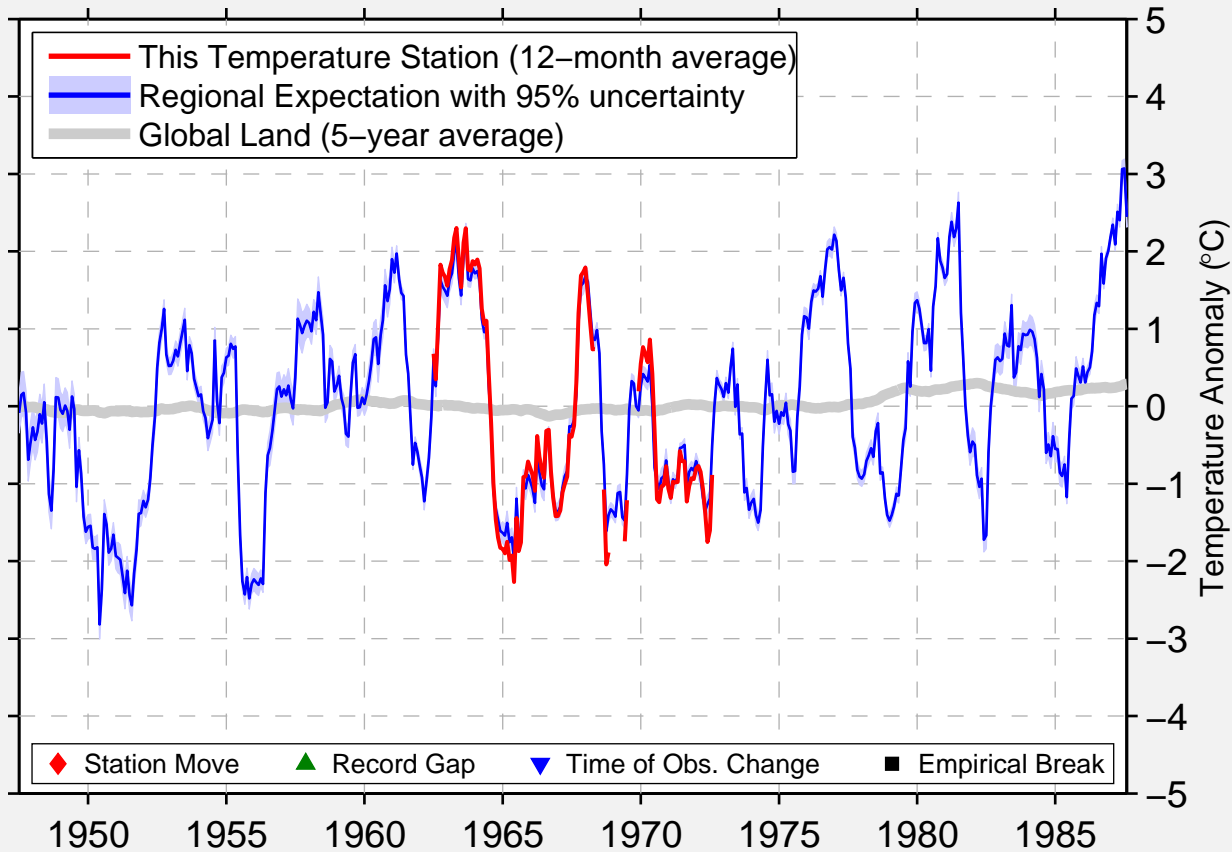

# KINDERSLEY CDA EPF

51.500 N, 109.170 W (Canada)

Data Quality Controlled and Aligned at Breakpoints

Berkeley Earth