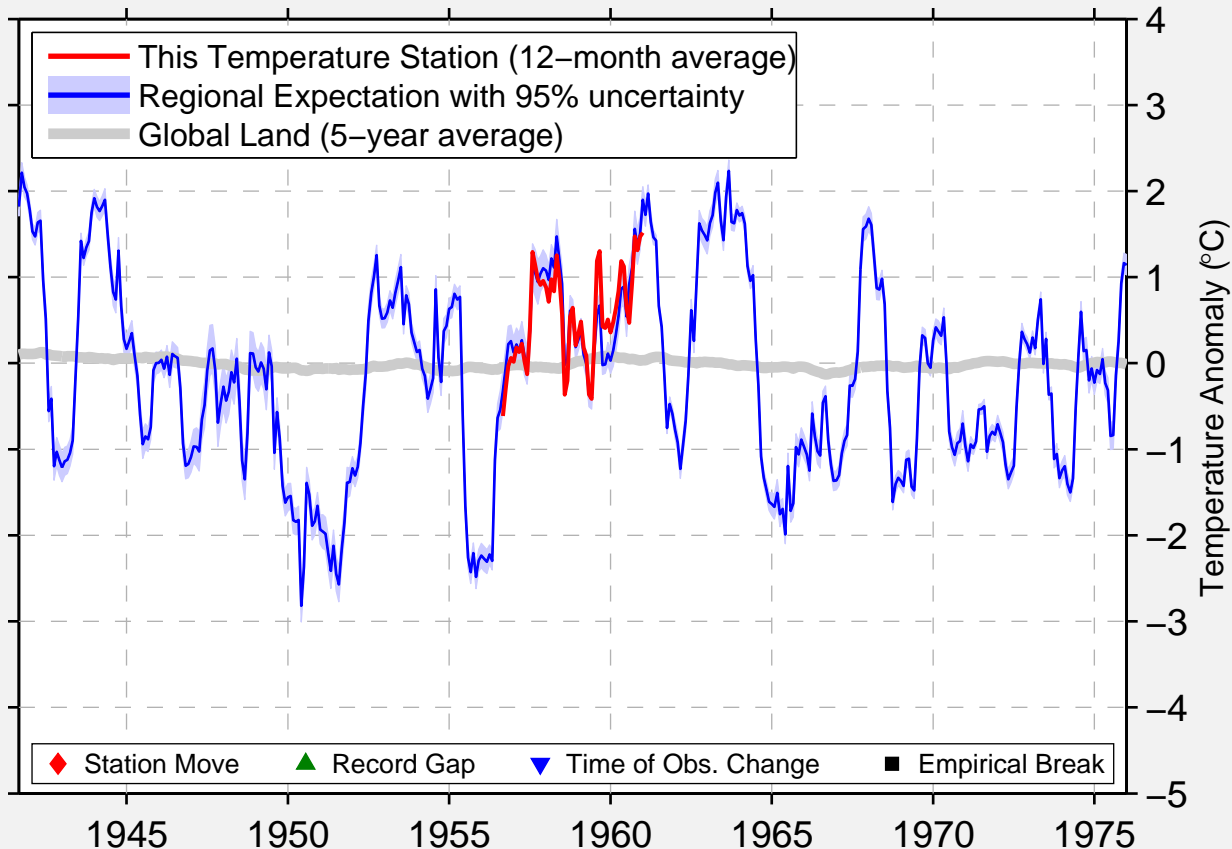

EXCEL

51.500 N, 110.570 W (Canada)

Data Quality Controlled and Aligned at Breakpoints

Berkeley Earth