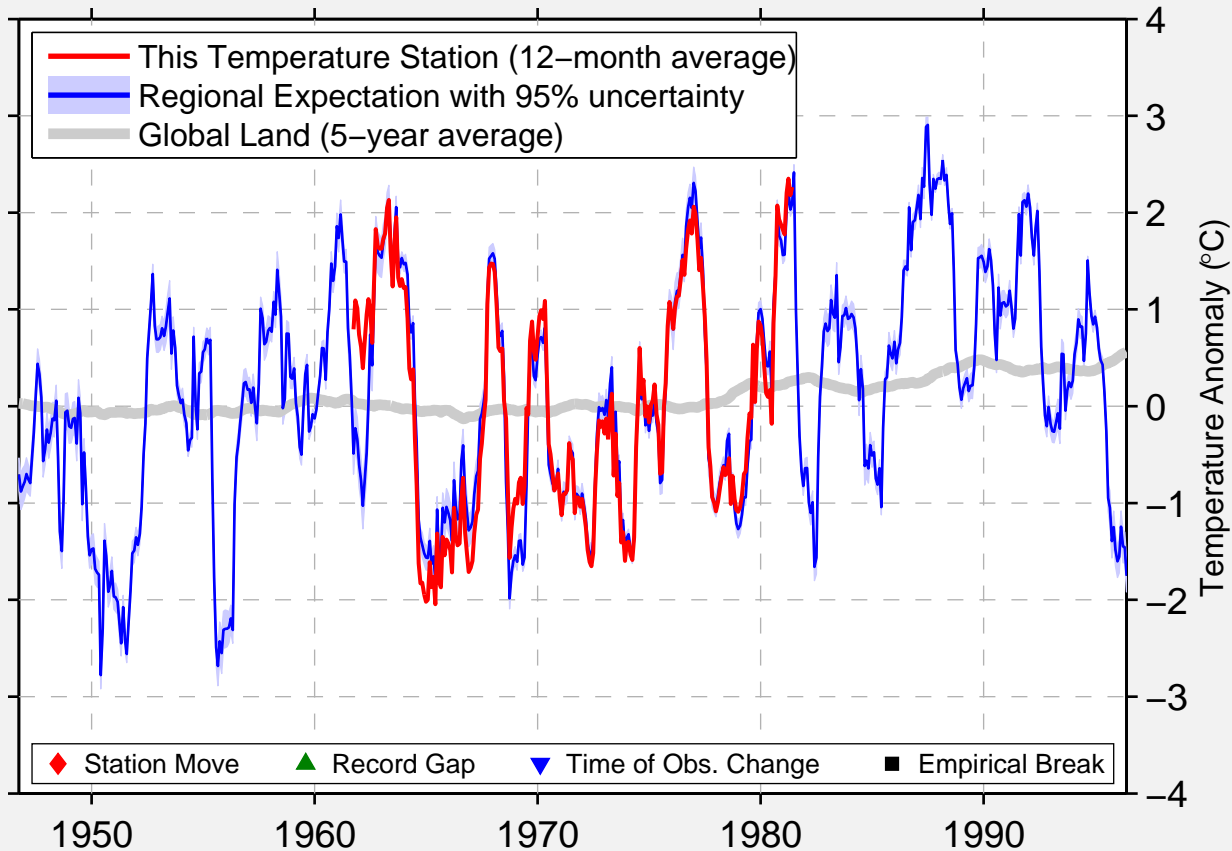

# ACME CDA EPF

51.500 N, 113.420 W (Canada)

Data Quality Controlled and Aligned at Breakpoints

Berkeley Earth