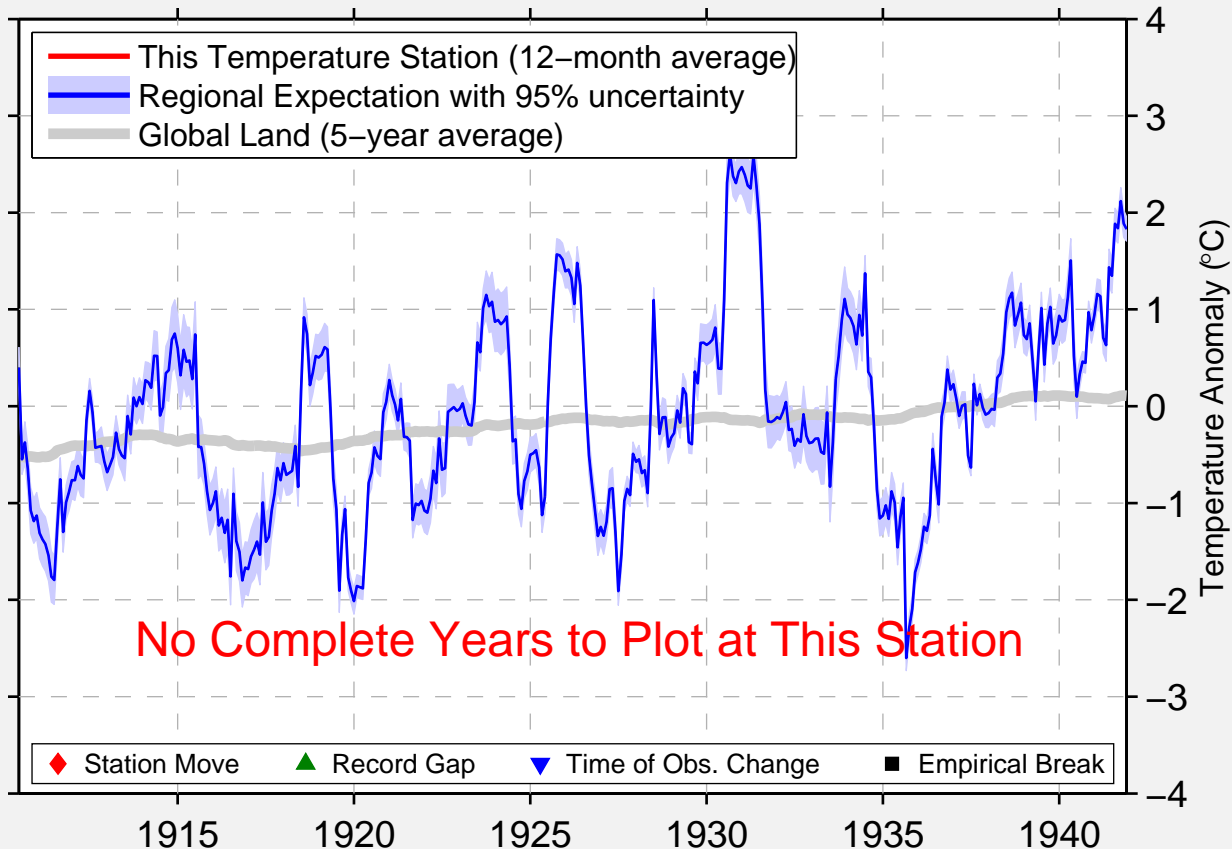

CARBON

51.480 N, 113.150 W (Canada)

Data Quality Controlled and Aligned at Breakpoints

Berkeley Earth