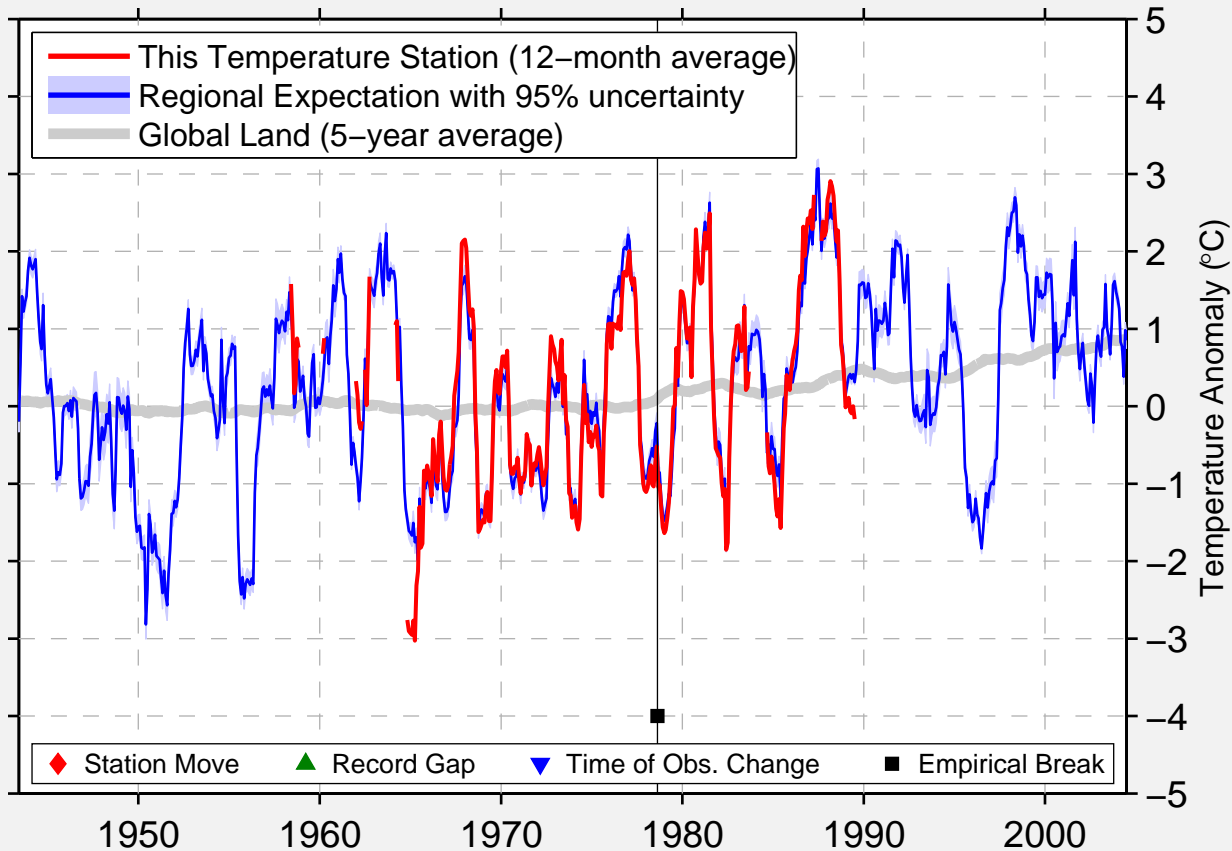

SIBBALD,AL

51.470 N, 110.250 W (Canada)

Data Quality Controlled and Aligned at Breakpoints

Berkeley Earth