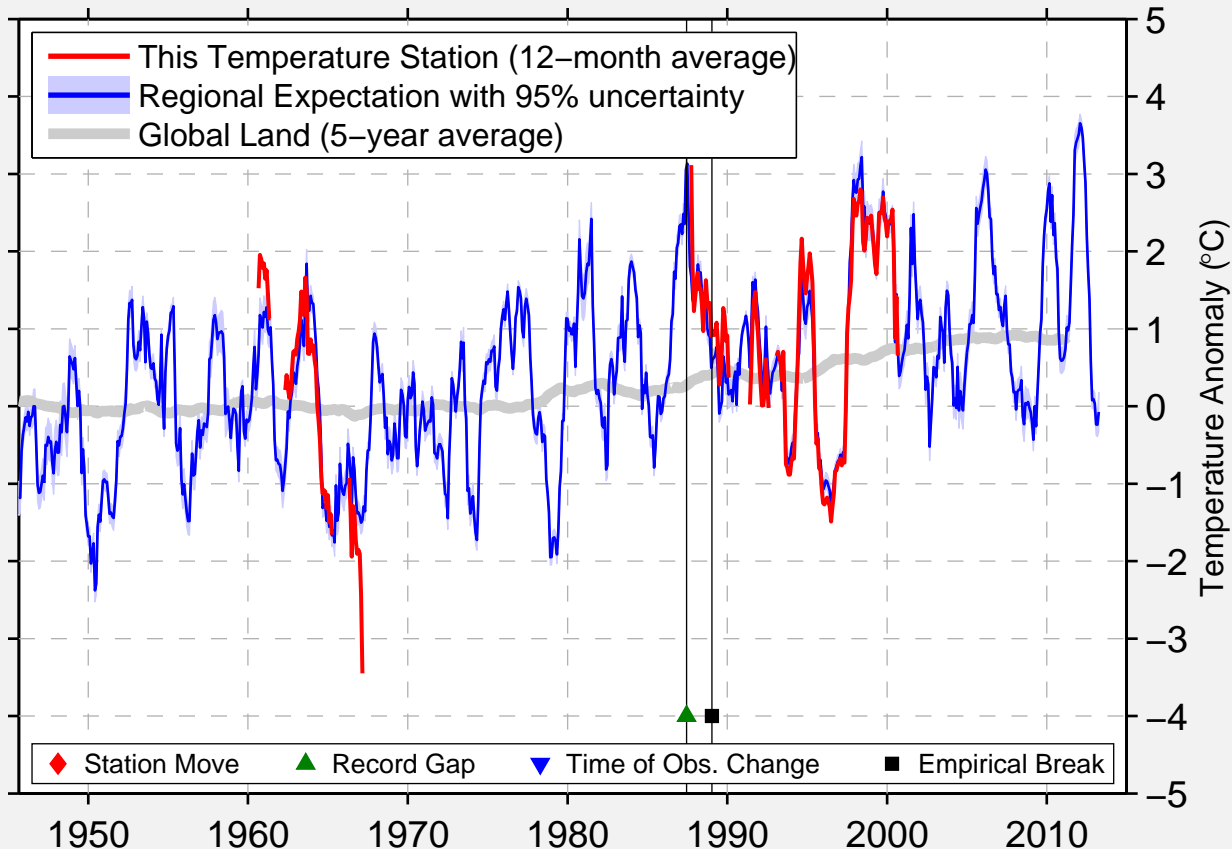

STEEP ROCK

51.450 N, 98.800 W (Canada)

Data Quality Controlled and Aligned at Breakpoints

Berkeley Earth