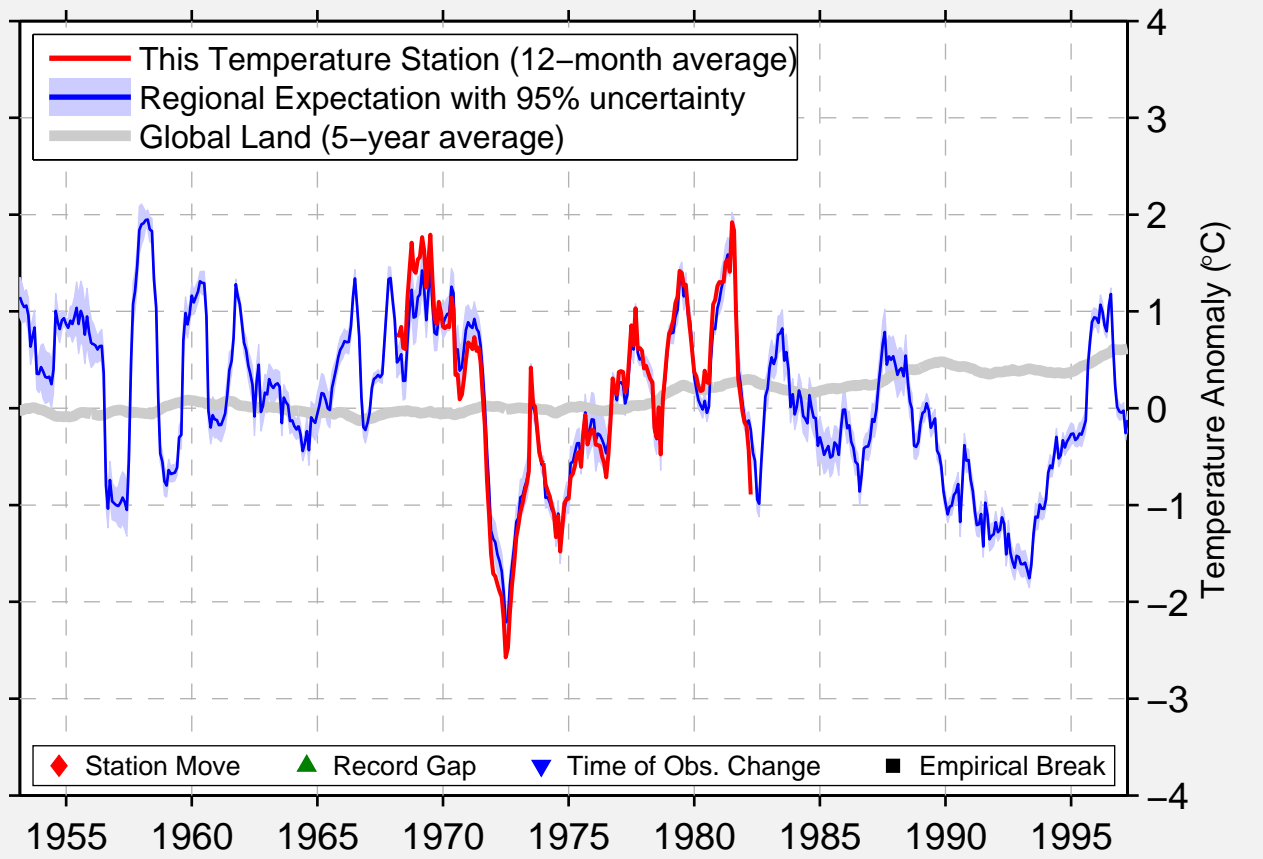

BLANC SABLON ARPT &

51.444 N, 57.196 W (Canada)

Data Quality Controlled and Aligned at Breakpoints

Berkeley Earth