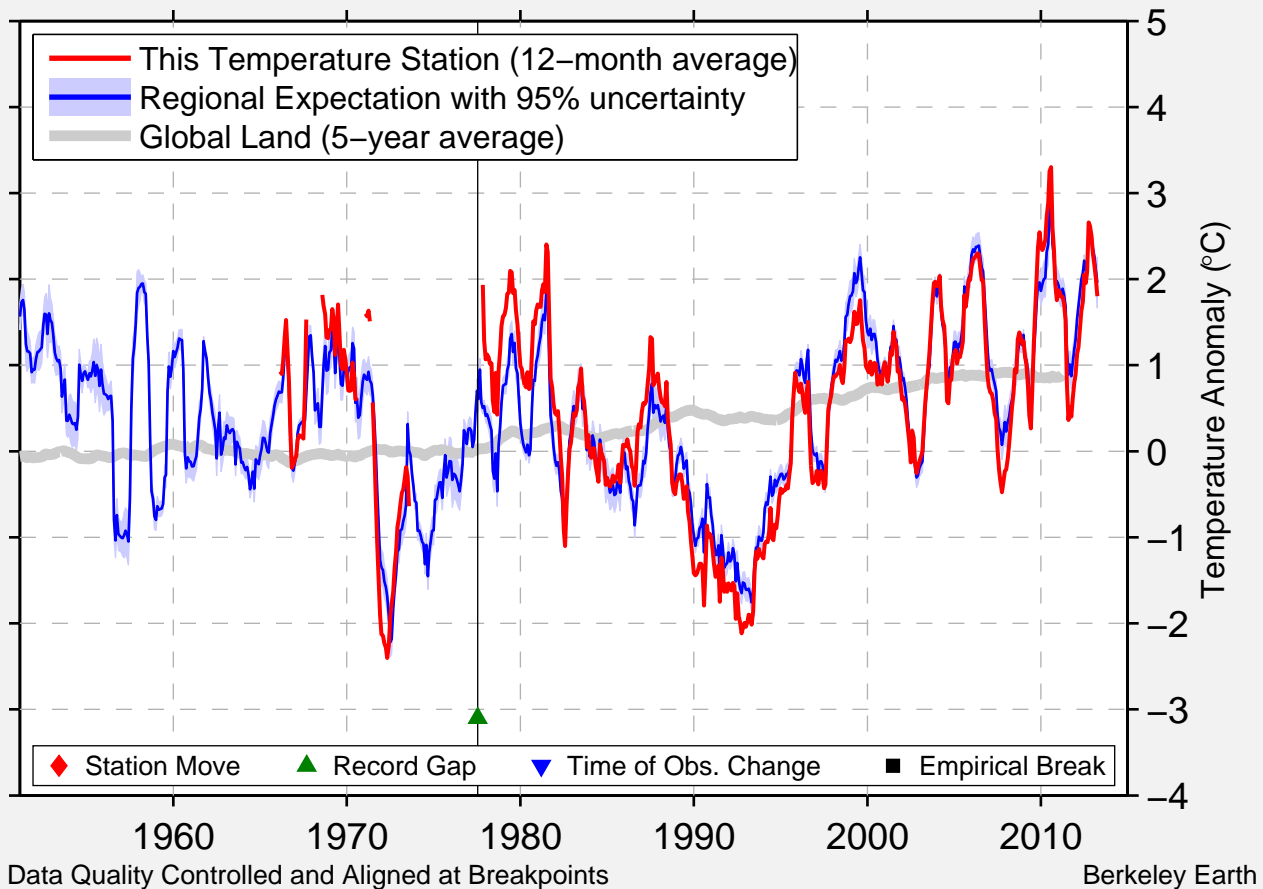

# BLANC SABLON ARPT

51.433 N, 57.194 W (Canada)

Data Quality Controlled and Aligned at Breakpoints

Berkeley Earth