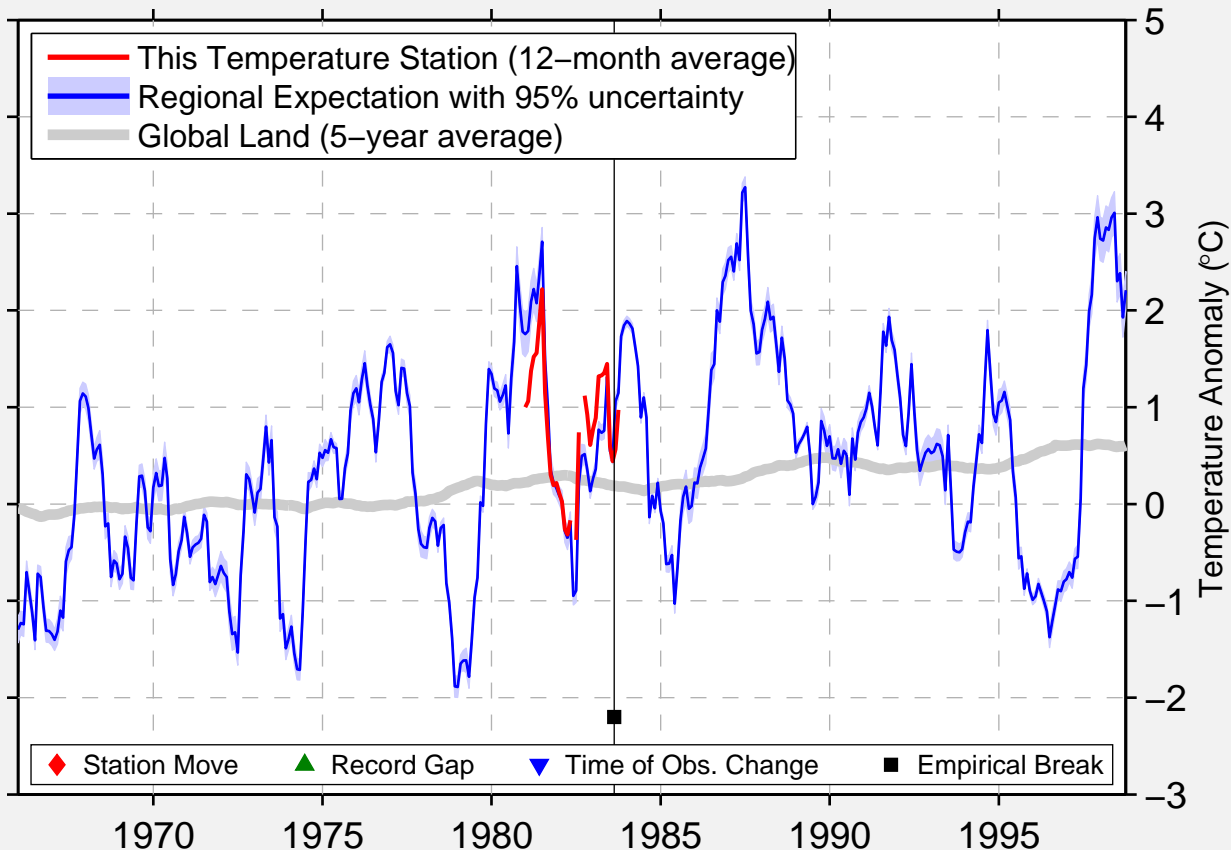

ROBLIN NORTH

51.380 N, 101.400 W (Canada)

Data Quality Controlled and Aligned at Breakpoints

Berkeley Earth