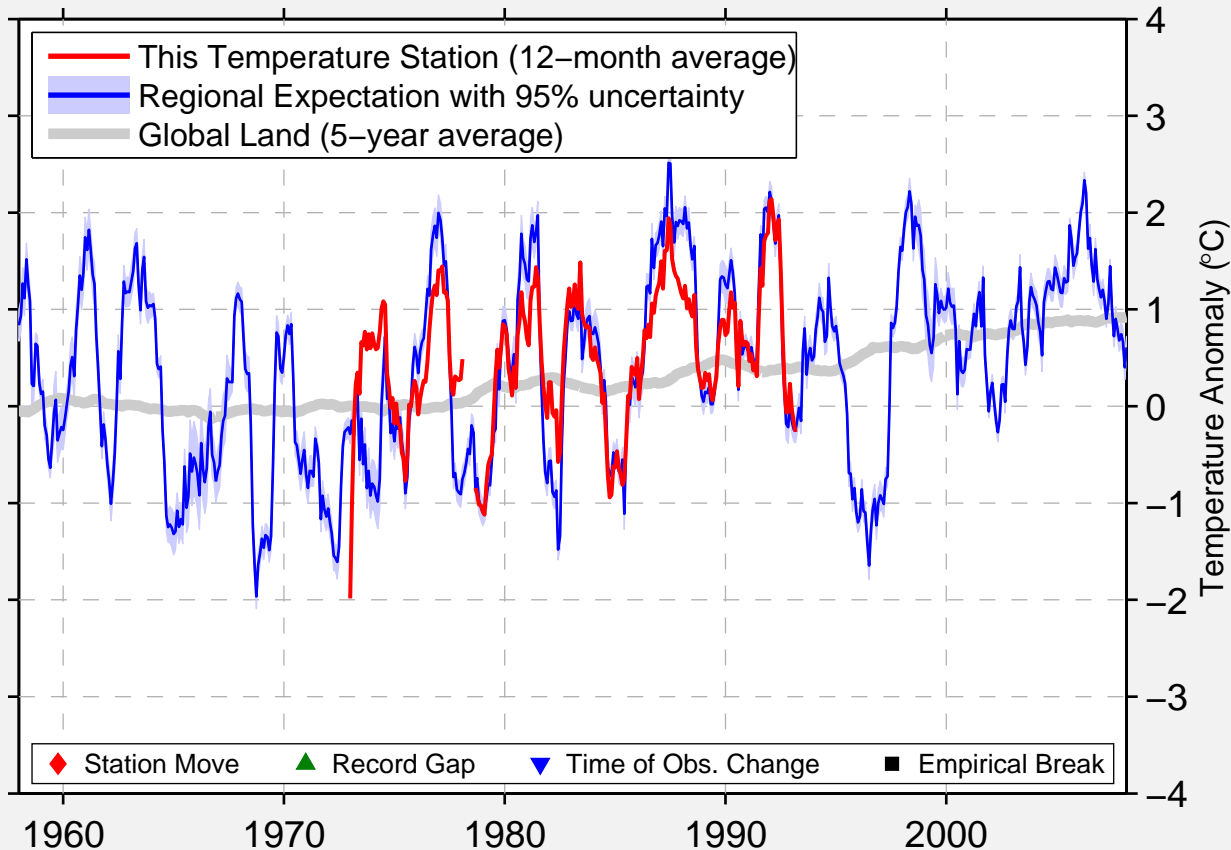

YOHO NAT PARK BOULDER CR

51.380 N, 116.530 W (Canada)

Data Quality Controlled and Aligned at Breakpoints

Berkeley Earth