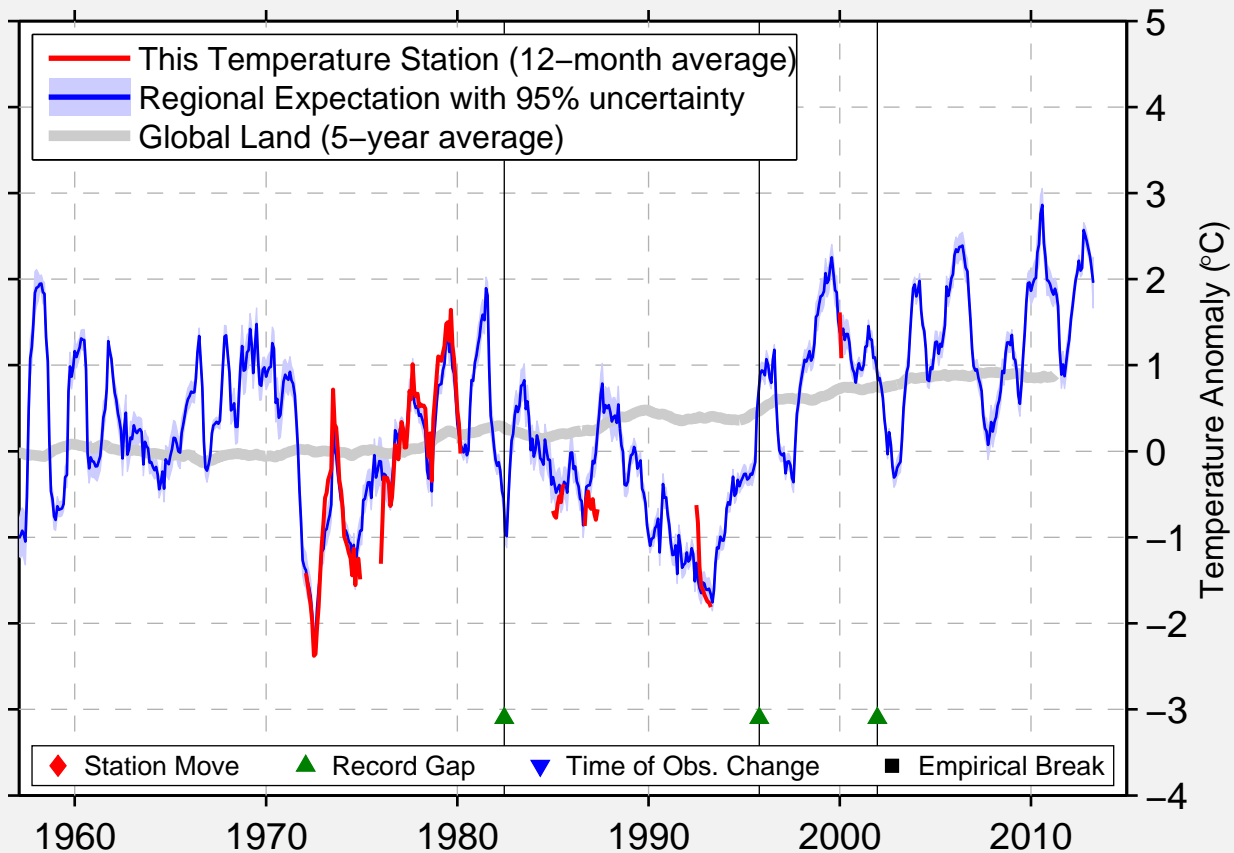

# FLOWERS COVE

51.315 N, 56.705 W (Canada)

Data Quality Controlled and Aligned at Breakpoints

Berkeley Earth