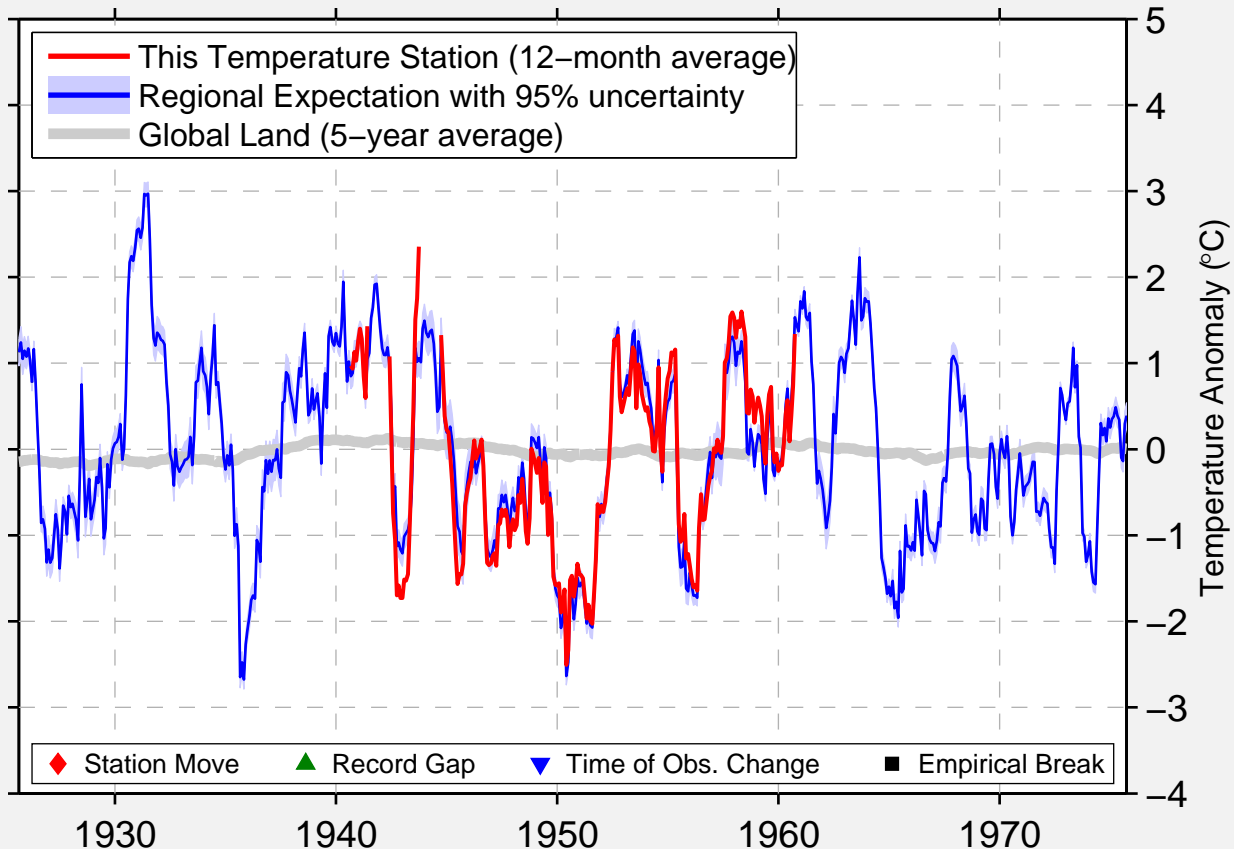

LEROSS

51.300 N, 103.870 W (Canada)

Data Quality Controlled and Aligned at Breakpoints

Berkeley Earth