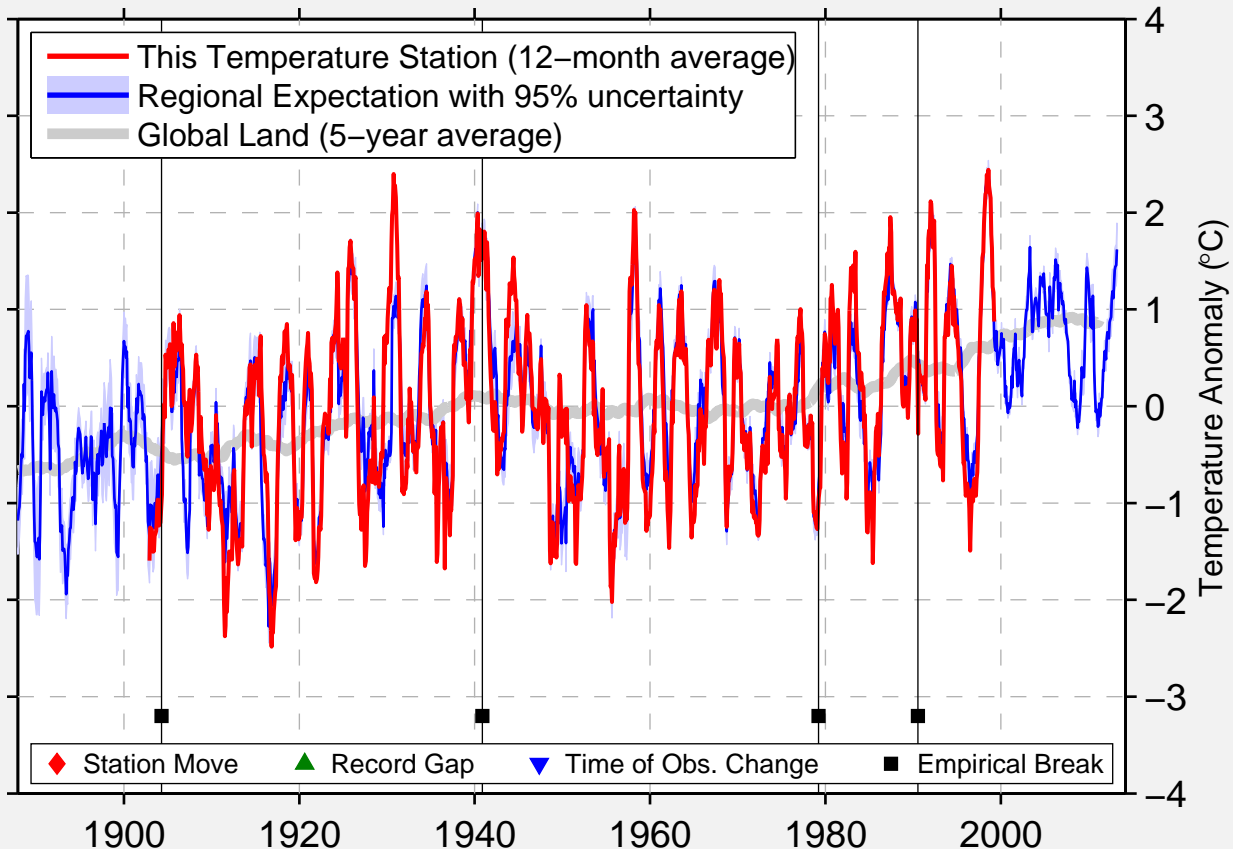

Golden A

51.300 N, 117.000 W (Canada)

Data Quality Controlled and Aligned at Breakpoints

Berkeley Earth