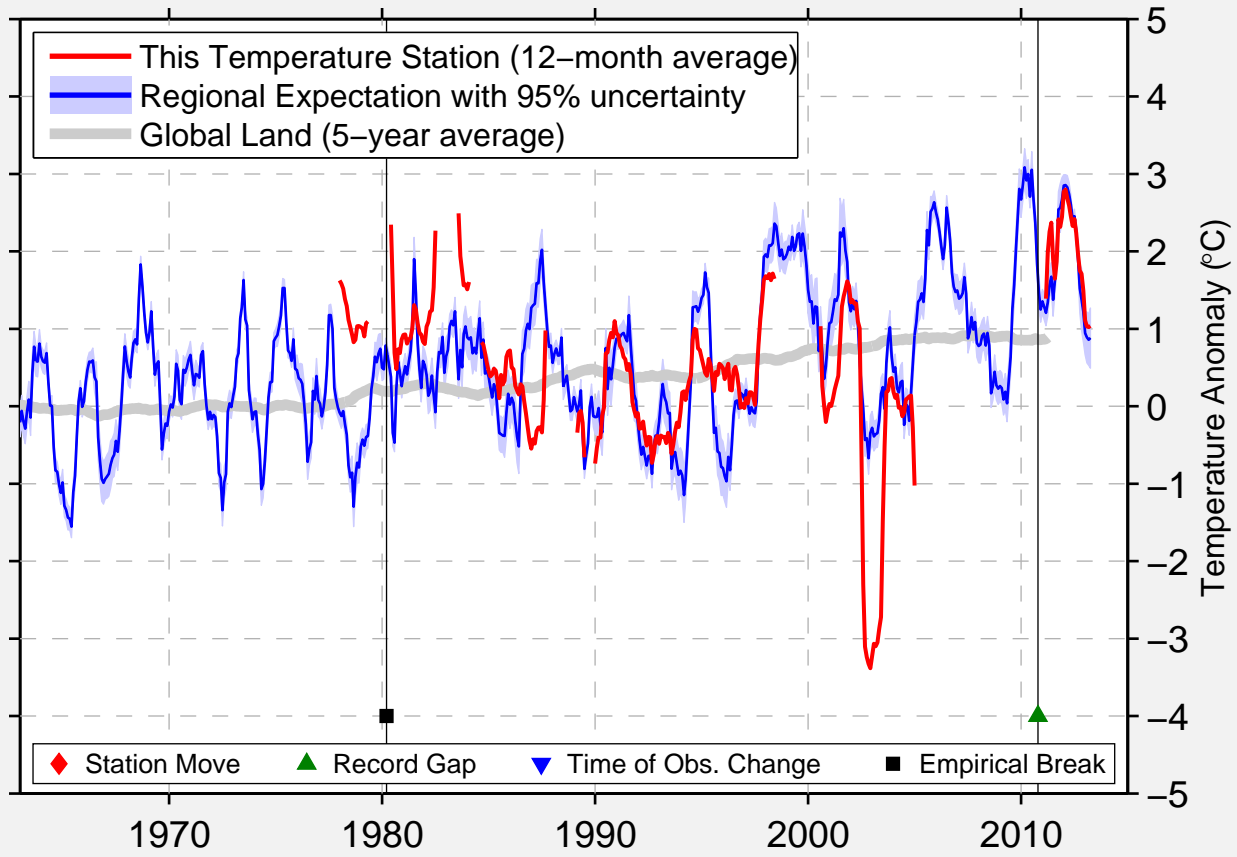

MOOSONEE, ONT

51.287 N, 80.604 W (Canada)

Data Quality Controlled and Aligned at Breakpoints

Berkeley Earth