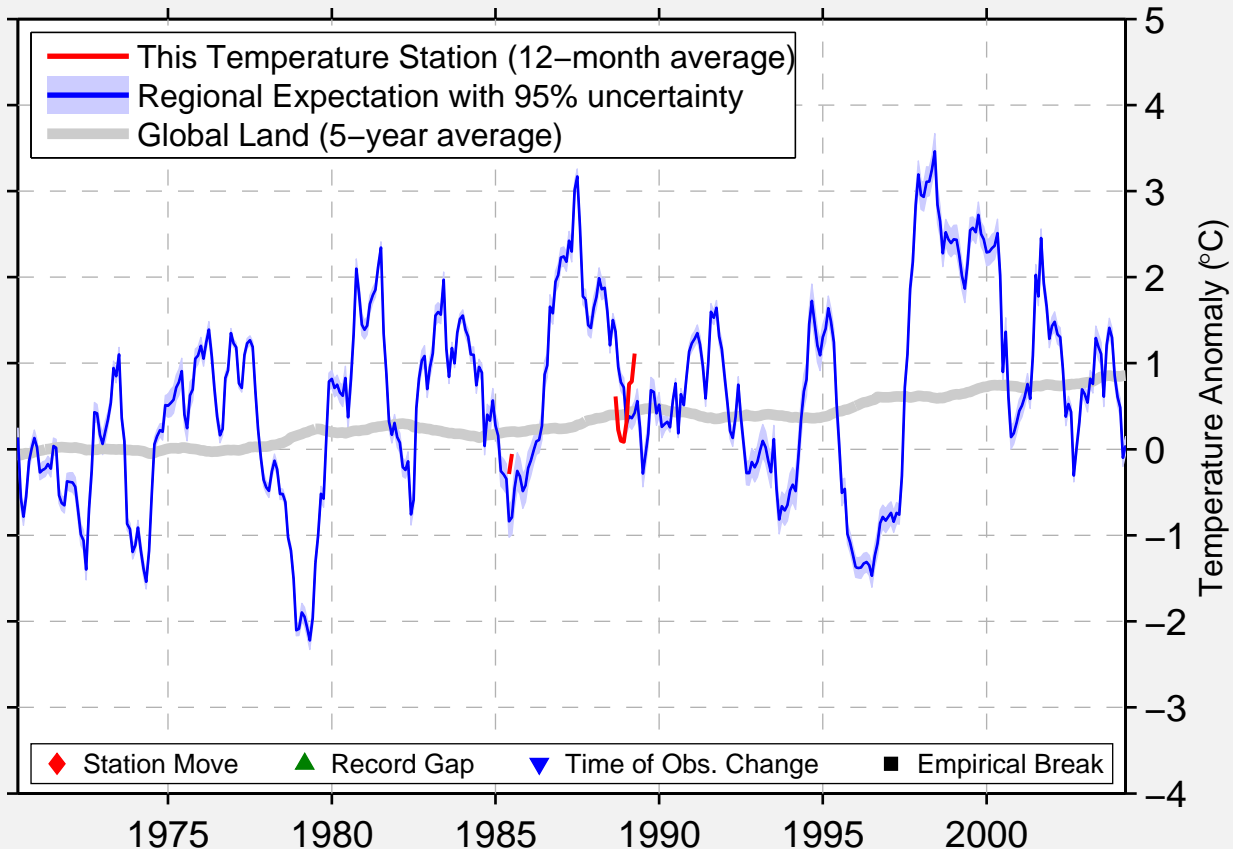

MOOSEHORN COOK

51.280 N, 98.420 W (Canada)

Data Quality Controlled and Aligned at Breakpoints

Berkeley Earth