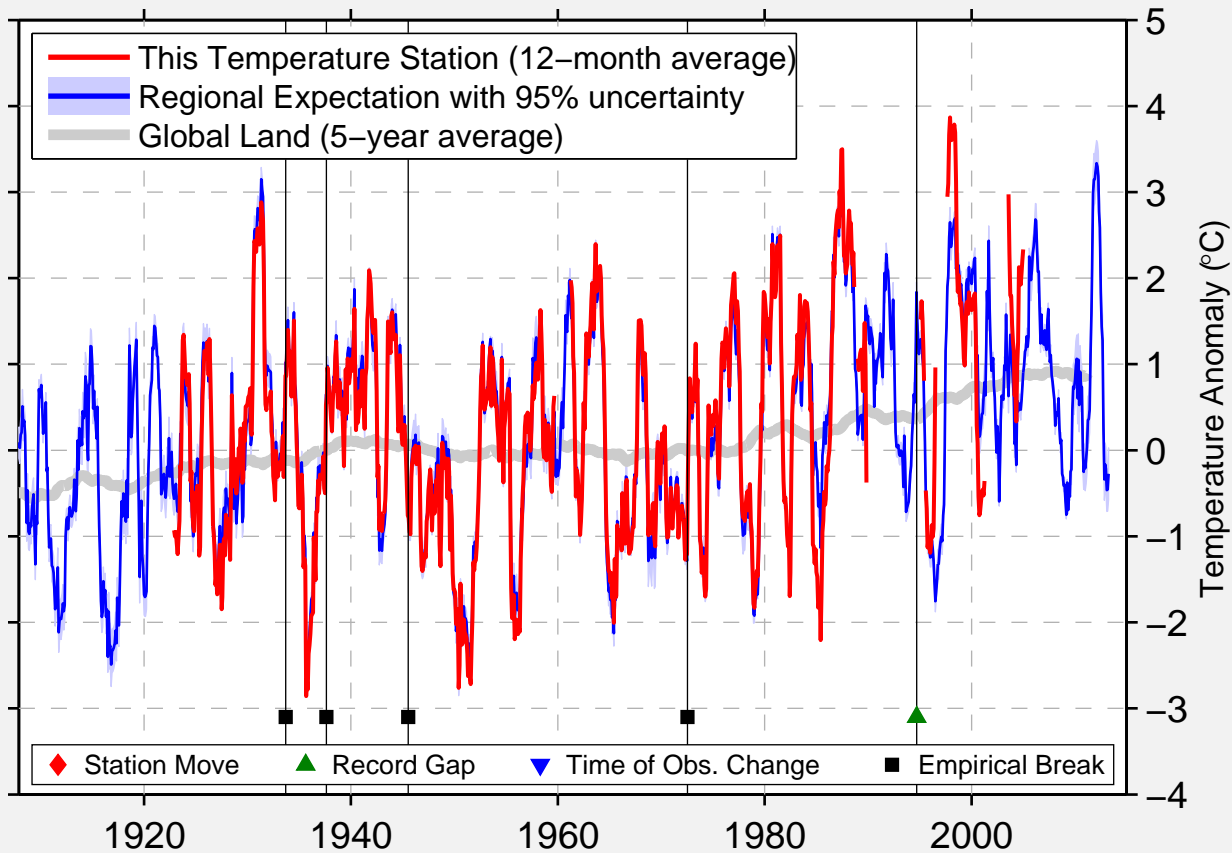

DAVIDSON, SA

51.270 N, 105.980 W (Canada)

Data Quality Controlled and Aligned at Breakpoints

Berkeley Earth